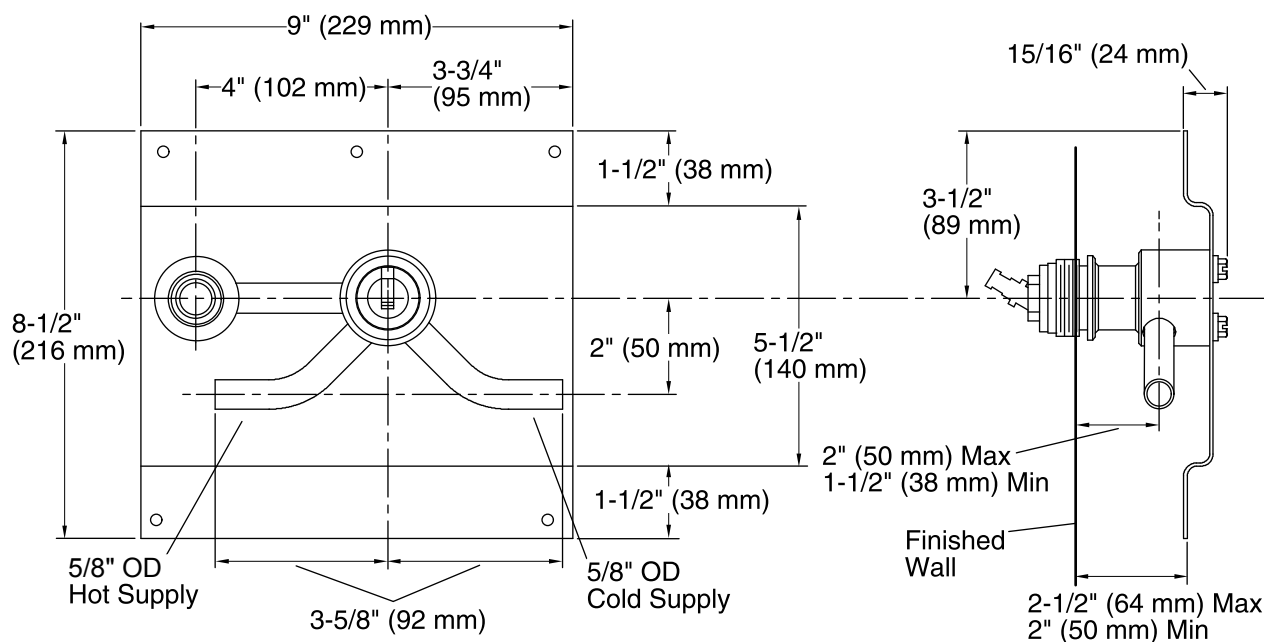

Features

- Brass construction.
- Single handle wall-mounting.
- One-piece self-contained ceramic disc valve allows both volume and temperature control.
- Temperature memory allowing faucet to be turned on and off at any temperature setting.
- High-temperature limit stop.

KOHLER® Faucet Lifetime Limited Warranty

See website for detailed warranty information.

Technical Information

All product dimensions are nominal.

Faucet:

Flow rate: 2.2 gal/min (8.3 l/min)

Pressure: 60 psi (4.1 bar)