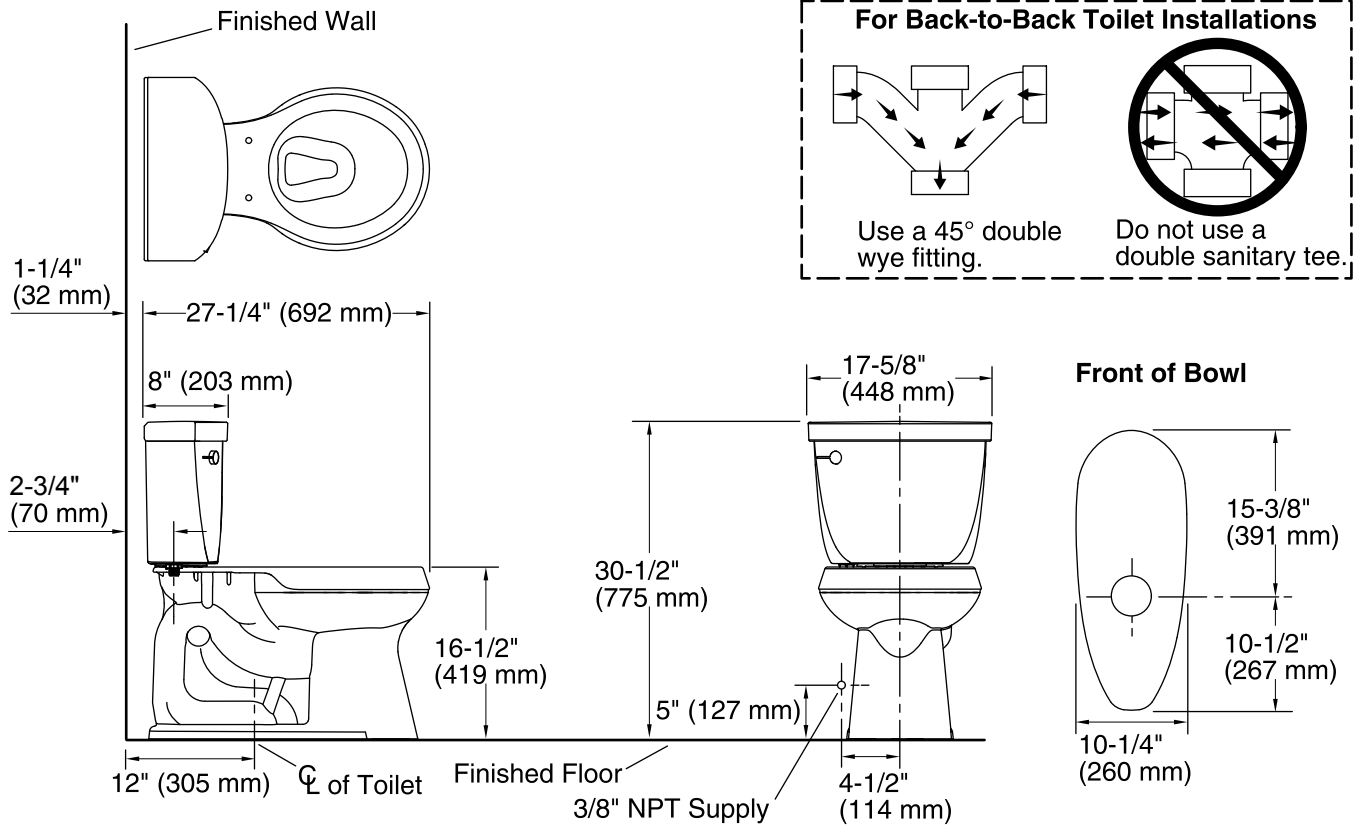

Features

- Vitreous china.
- Two-piece toilet.
- Comfort Height® round-front bowl.
- AquaPiston® flushing system.
- Includes left-hand polished chrome trip lever.
- 1.6 gpf (6.0 lpf).
- 2-1/8" (54 mm) fully glazed trapway.
- 12" (305 mm) rough-in.
- Less seat and supply.
- 11" (279 mm) x 8-3/4" (222 mm) water area.
- 27-1/4" (692 mm) x 17-5/8" (448 mm) x 30-1/2" (775 mm).
- Floor mount / Floor outlet.

Recommended Accessories

- K- 7637 Angle Supply with Stop (single)

Optional Accessories

- K- 9466-L Left-hand Trip Lever
- K- 9470-L Left-hand Trip Lever

Components

Product includes:

- K- 4347 Comfort Height® Round-front Bowl
- K- 4167 Toilet Tank

Technical Information

All product dimensions are nominal.

Toilet type:	Two-piece
Bowl shape:	Round front
Flush type:	AquaPiston
Trap passageway:	2-1/8" (54 mm)
Water Consumption	
Full:	1.6 gpf (6 lpf)
Water surface size:	11" x 8-3/4" (279 mm x 222 mm)
Rim to water surface:	5-1/4" (133 mm)
Rough-in:	12" (305 mm)
Seat-mounting holes:	5-1/2" (140 mm)

Notes

Install this product according to the installation guide.

For back-to-back toilet installations: Use only a 45° double wye fitting.