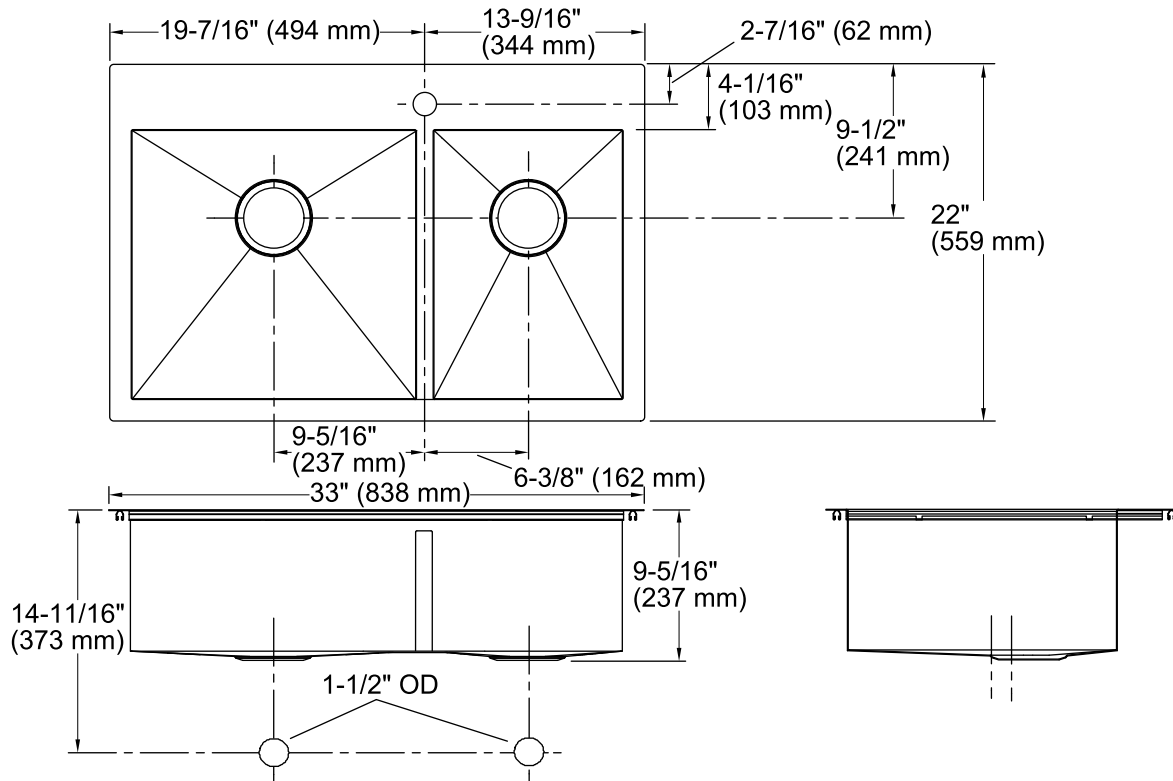

Features

- 36-inch minimum base cabinet width.
- 18-gauge stainless steel.
- Top-mount or under-mount.
- Large/medium bowls.
- 9-inch depth.
- Single faucet hole.
- With SilentShield® sound-absorption technology.
- 33" (838 mm) x 22" (559 mm)

Technical Information

All product dimensions are nominal.

Bowl configuration:	Large/medium
Installation:	Top-mount, Under-mount
Bowl area	Length: 17-1/2" (445 mm) Width: 16-9/16" (421 mm) Bowl depth: 9" (229 mm) Water depth: 9" (229 mm)
Bowl area	Length: 11-5/8" (295 mm) Width: 16-9/16" (421 mm) Bowl depth: 9" (229 mm) Water depth: 9" (229 mm)
Drain hole:	3-7/8" (98 mm)
Template:	Top-mount/Under-mount, 1130823-7, required, included

Notes

Install this product according to the installation guide.

Allow 3/4" (19 mm) clearance beyond the back of the bowl for the wood cutting board (optional accessory).