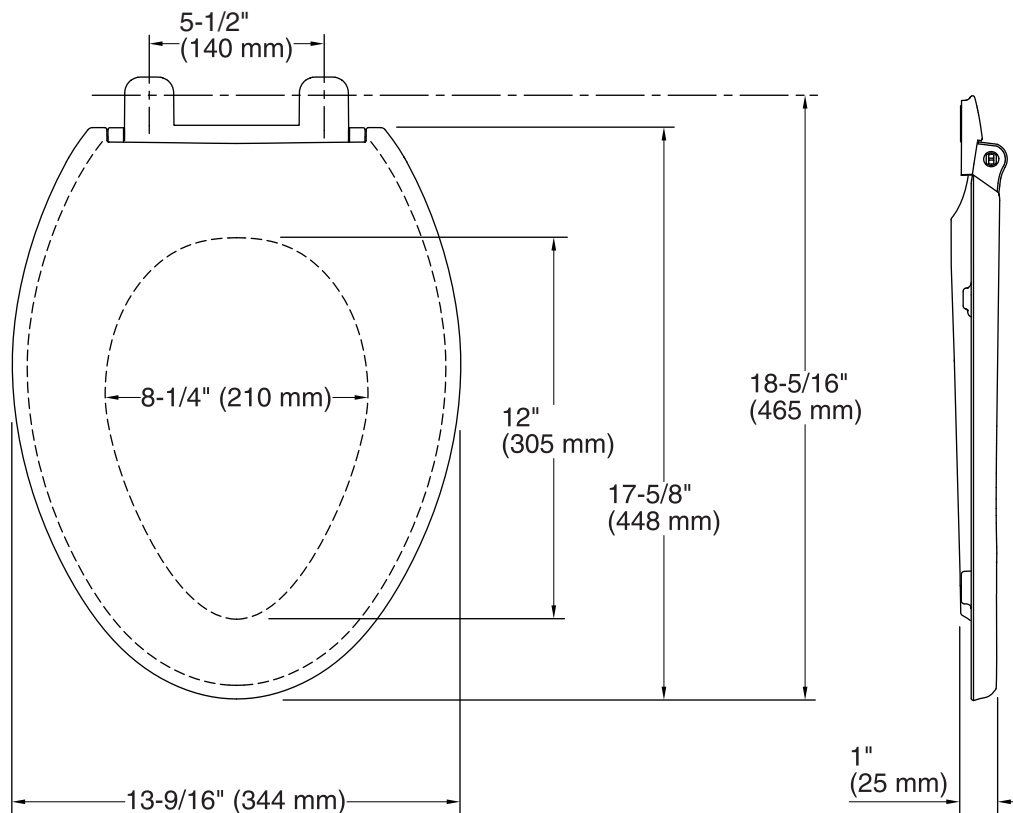

Grip-tight Reveal® Q3™

Toilet Seat
K-4008

Features

- Solid polypropylene plastic.
- Elongated closed-front seat.
- Contoured seat for user comfort.
- Quiet-Close™ lid and ring prevents slamming.
- Quick-Release™ hinge caps snap open and seat pulls forward for removal.
- Quick-Attach™ stainless steel fastener allows for top-mount screwdriver only installation.
- Elegant lid design for a clean and sleek aesthetic.
- Grip-Tight bumpers hold seat firmly in place.

	47	Almond
--	----	--------

Technical Information

All product dimensions are nominal.

Seat shape type: Elongated

Seat front type: Closed front

Seat hinge type: Quick-Attach®, Quiet-Close™, Quick-Release™

Seat-mounting holes: 5-1/2" (140 mm)