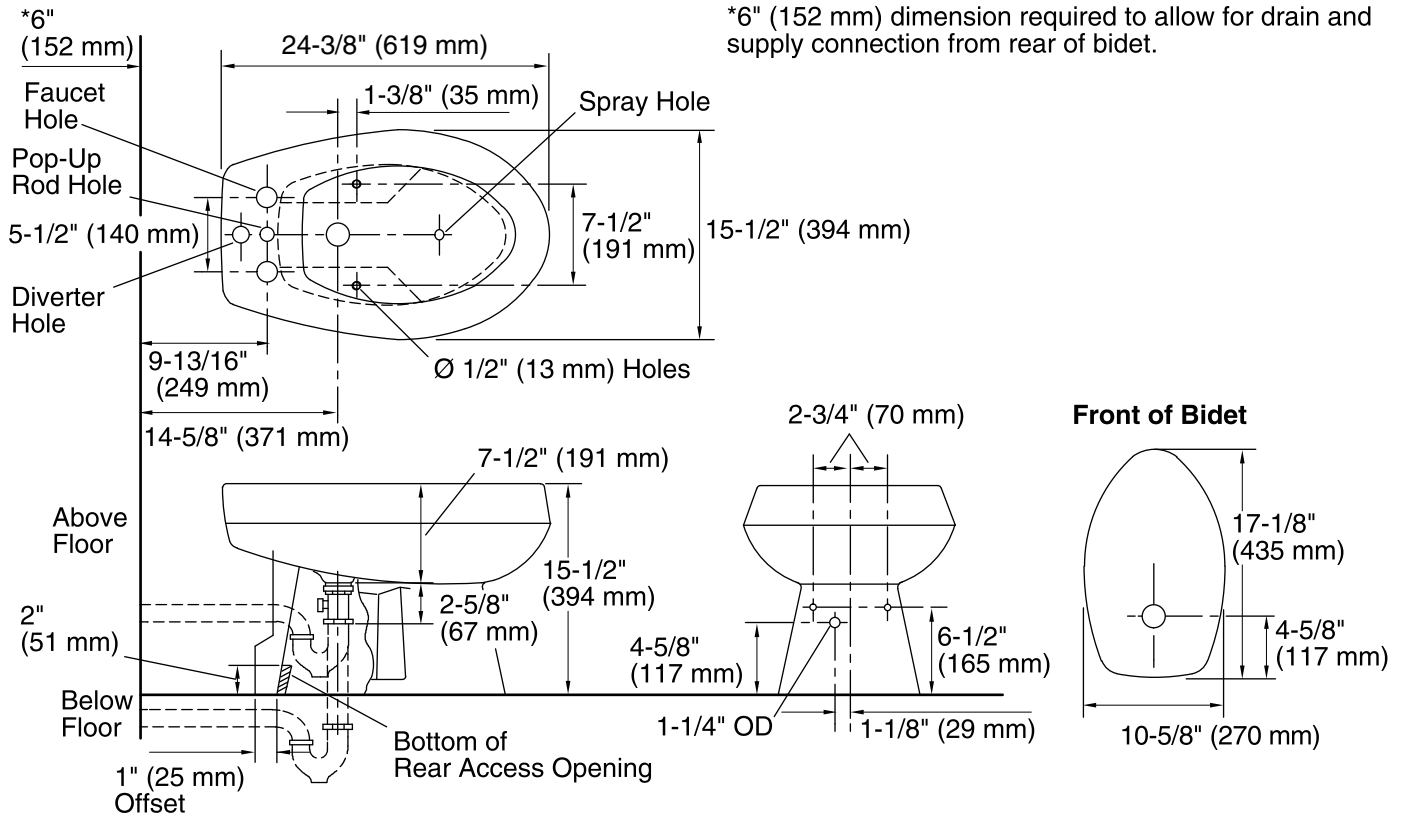

Features

- Above- or below-floor rough-in.
- Front fill and vertical spray.
- Drilled for fixture-mount bidet faucet and vacuum breaker.
- Includes mounting hardware.

Material

- Vitreous china.

Recommended Accessories

*6" (152 mm) dimension required to allow for drain and supply connection from rear of bidet.

Technical Information

All product dimensions are nominal.

Notes

Install this product according to the installation guide.