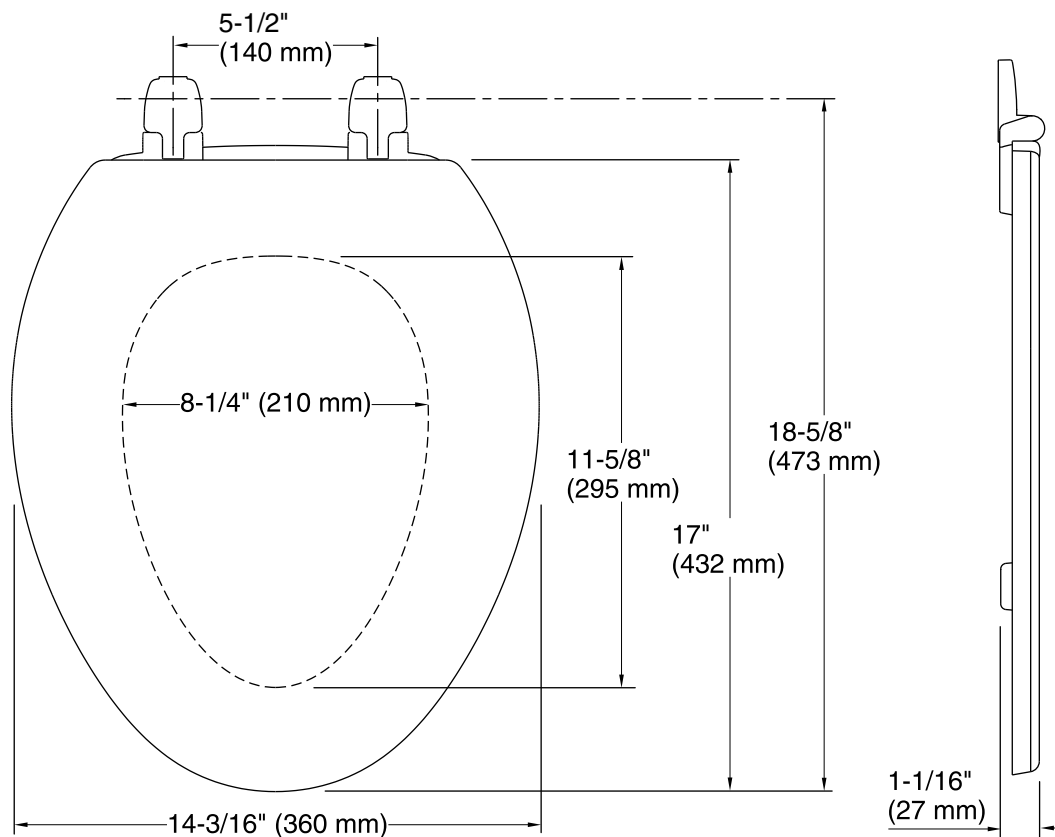

Features

- Molded wood.
- With lid.
- Elongated closed-front seat.
- Versatile design that complements the design lines of many toilets.

Codes/Standards

IAPMO/ANSI Z124.5

KOHLER® One-Year Limited Warranty

Technical Information

All product dimensions are nominal.

Seat shape type: Elongated

Seat front type: Closed front

Seat-mounting holes: 5-1/2" (140 mm)

Notes

Install this product according to the installation guide.