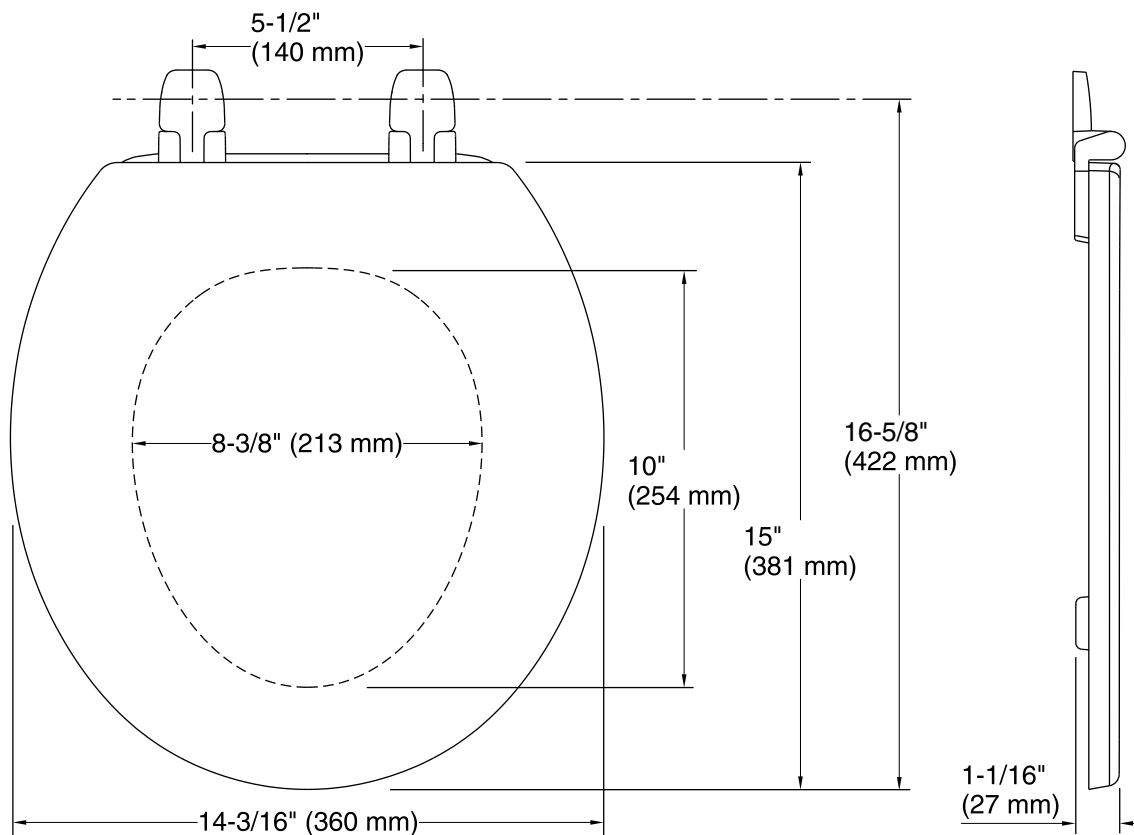

Features

- Molded wood.
- With lid.
- Round closed-front seat.
- Versatile design that complements the design lines of many toilets.

Codes/Standards

IAPMO/ANSI Z124.5

KOHLER® One-Year Limited Warranty

See website for detailed warranty information.

Technical Information

All product dimensions are nominal.

Seat shape type: Round

Seat front type: Closed front

Seat-mounting holes: 5-1/2" (140 mm)

Notes

Install this product according to the installation guide.