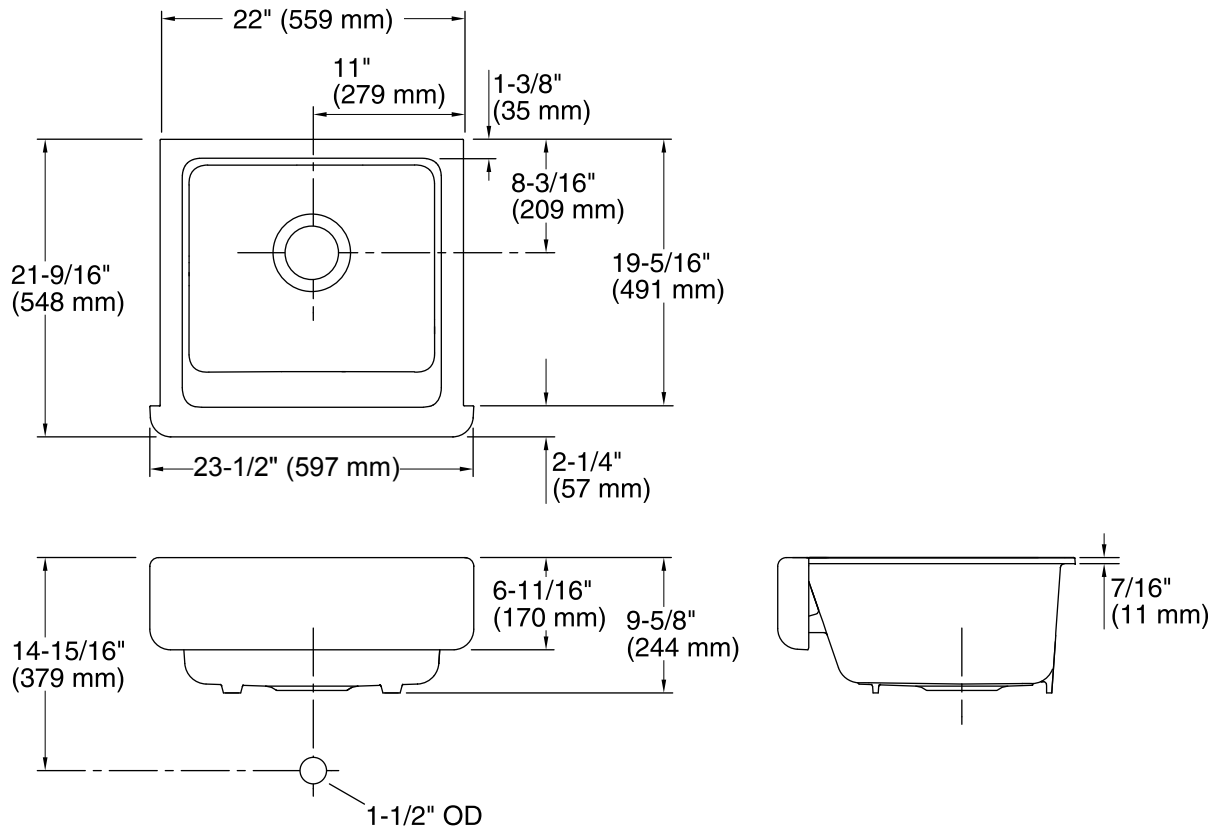

Features

- Fits minimum 24-inch apron sink base cabinet.
- Single bowl.
- 9-inch depth.
- Self-Trimming apron overlaps the cabinet face for easy installation and beautiful results.
- No faucet holes.
- Includes cutout templates.
- Center drain.
- KOHLER enameled cast iron
- Under-mount installation

Technical Information

All product dimensions are nominal.

Bowl configuration:	Single
Installation:	Under-mount
Min. base cabinet width:	24" (610 mm)
Bowl area (Only)	Length: 18-13/16" (477 mm) Width: 18-1/16" (459 mm) Bowl depth: 9" (229 mm) Water depth: 9" (229 mm)
Drain hole:	3-5/8" (92 mm)
Template:	Apron Front, 1247776-7, required, included Under-mount, 1239229-7, required, included