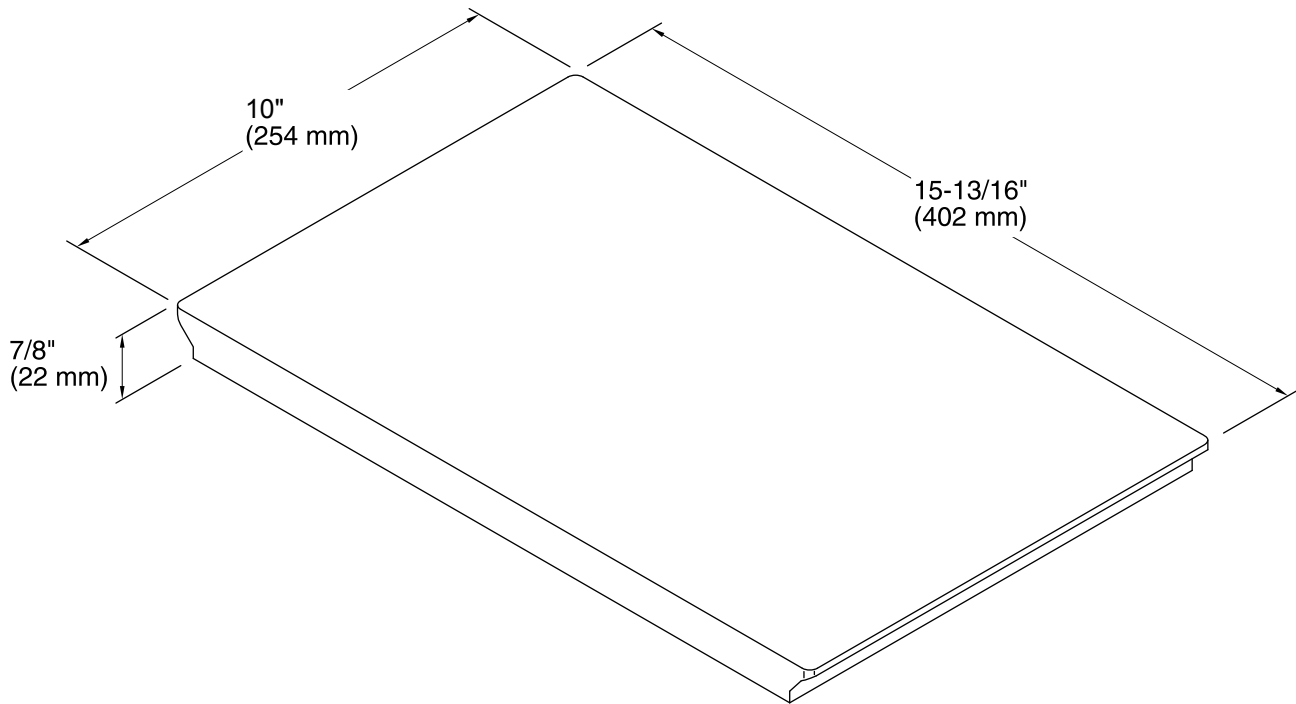

**Prolific™**  
Hardwood Cutting Board  
**K-5541**

**Features**

- Comes included with the K-5540 Prolific kitchen sink.
- Provides a workstation for quick and easy food prepping.

**Material**

- Durable bamboo construction.

## Technical Information

All product dimensions are nominal.