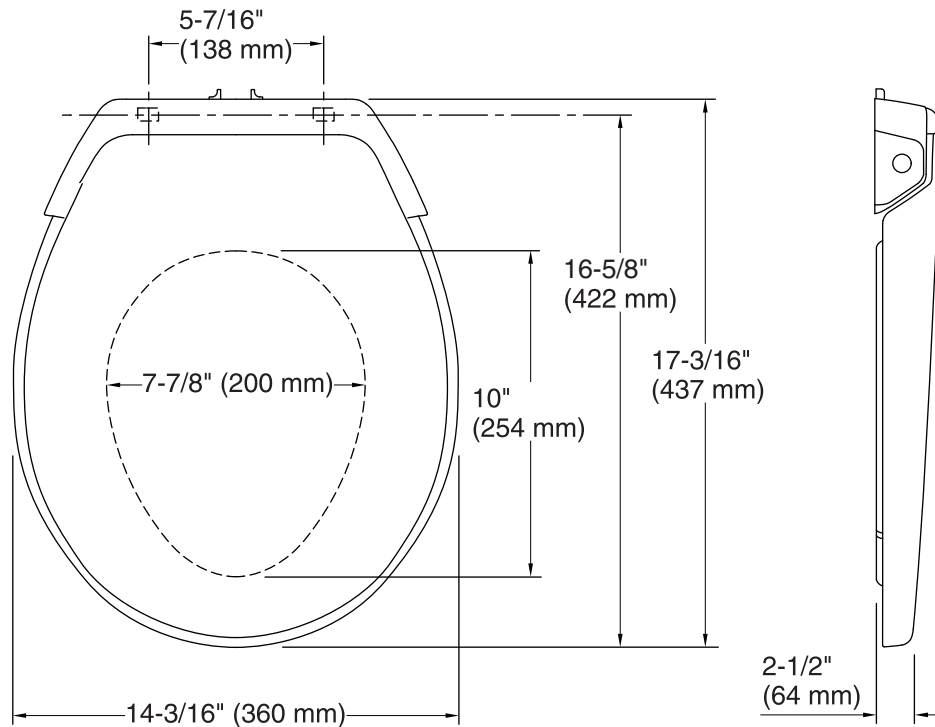

### Technical Information

All product dimensions are nominal.

Seat shape type: Round  
Seat front type: Closed front  
Seat hinge type: Quick-Attach®, Quick-Release™, Quiet-Close™  
Seat-mounting holes: 5-7/16" (137 mm)