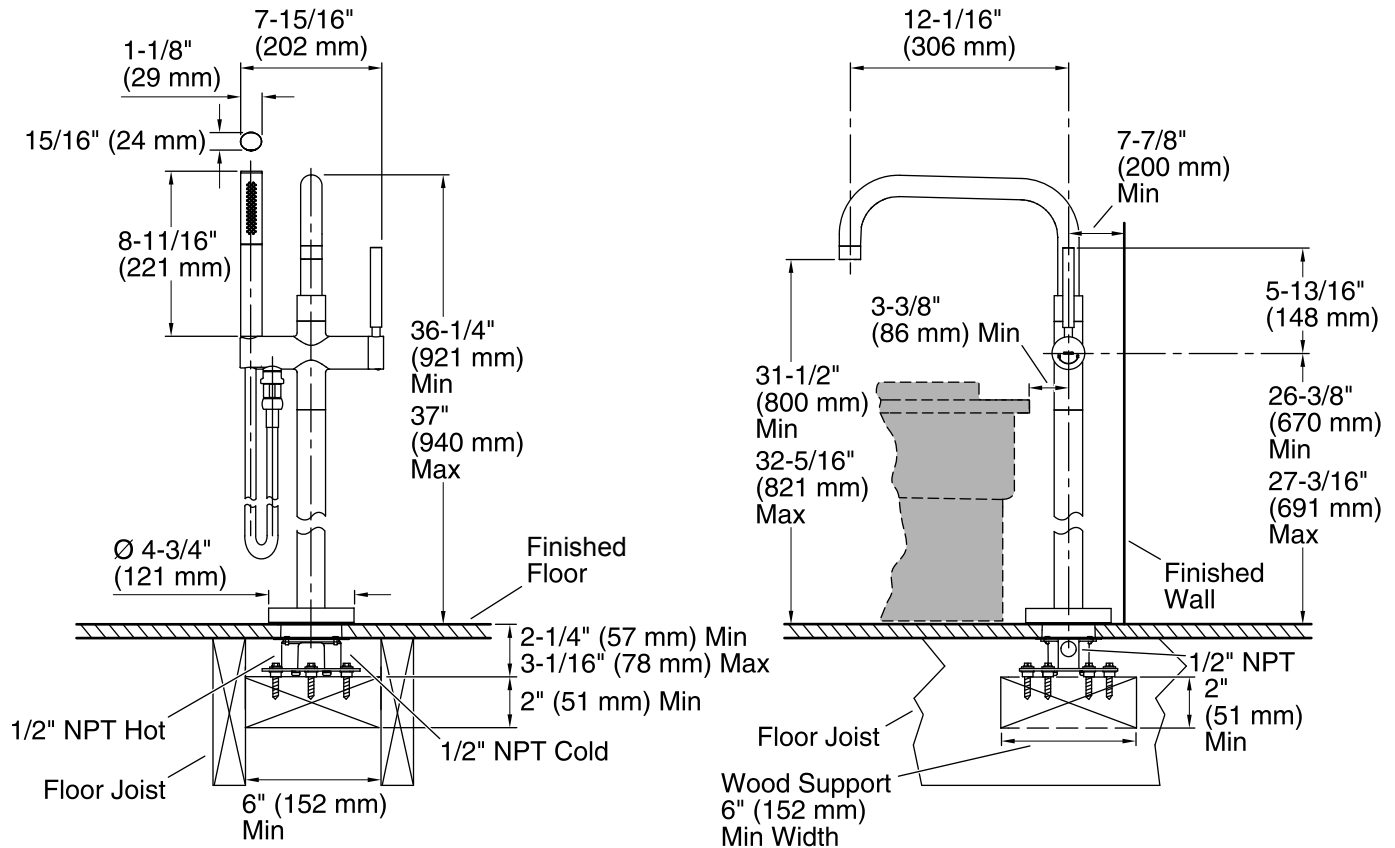

Features

- Single control actuation.
- Part of the Purist® collection.
- Includes the K-10257 Shift Ellipse handshower and 60" hose.

Required Accessories

K- 97339 Multiproduct Mounting-block

Codes/Standards

Color	Code	Description
	CP	Polished Chrome
	SN	Vibrant® Polished Nickel
	BN	Vibrant® Brushed Nickel

Technical Information

All product dimensions are nominal.

Spout reach: 12-1/16" (306 mm)

Faucet:

Flow rate: 6 gal/min (22.7 l/min)

Pressure: 45 psi (3.1 bar)

Handshower:

Rated maximum flow: 2 gal/min (7.6 l/min)

Pressure: 80 psi (5.5 bar)

Notes

Install this product according to the installation guide.

Adequate floor support is required. The wood support must be a minimum of 2" (51 mm) thick by 6" (152 mm) wide. 2x6 lumber is NOT adequate for this application.

Concrete can be used as the floor support.

Requires 3/16" masonry drill bit and six 1/4" x 1-3/4" concrete screws, not included.