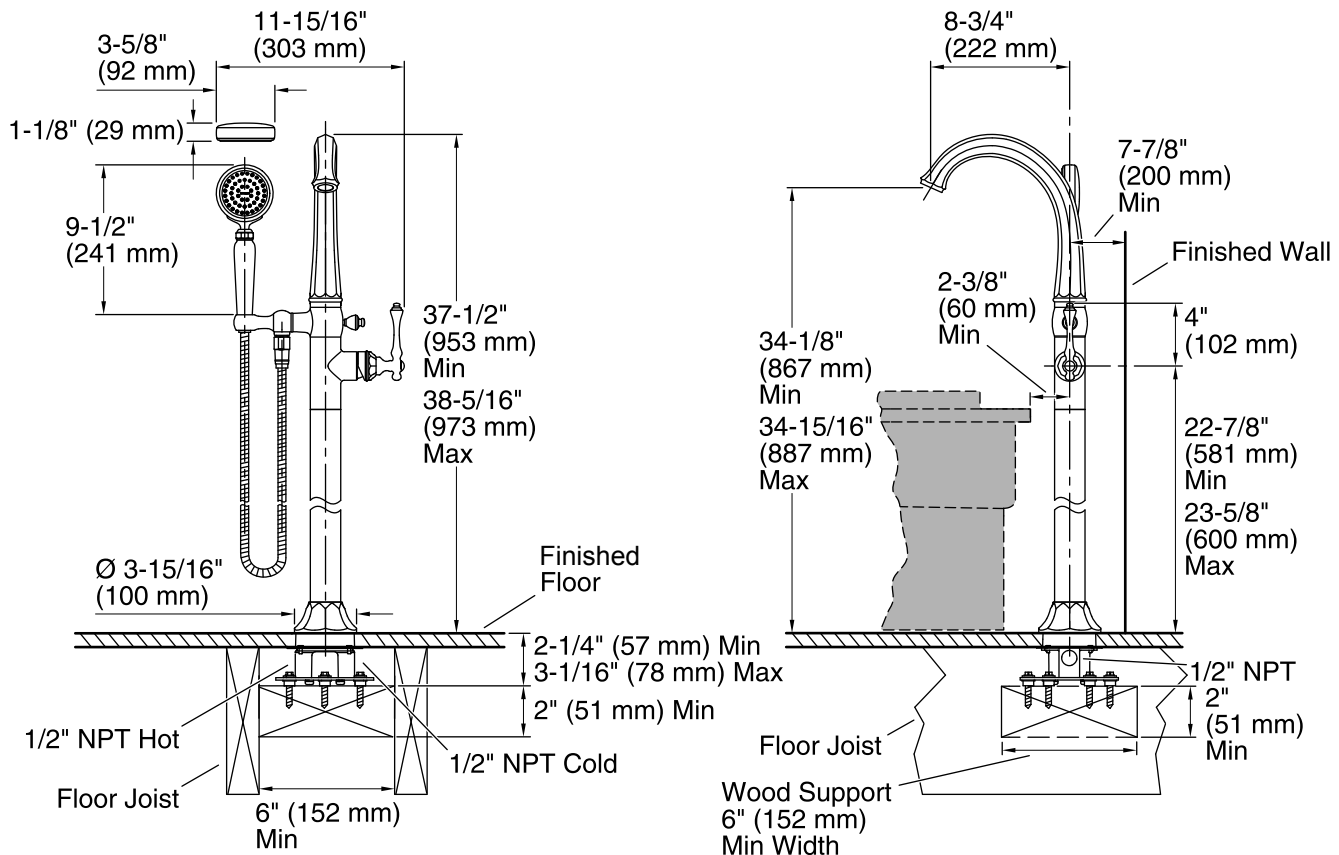

Features

- Single control actuation.
- Part of the Kelston® collection.
- Includes the K-72776 Artifacts handshower and 60" hose.

Required Accessories

K- 97339 Multiproduct Mounting-block

Codes/Standards

ASME A112.18.1/CSA B125.1
DOE - Energy Policy Act 1992
EPA WaterSense®

Technical Information

All product dimensions are nominal.

Valve body: Composite
Spout reach: 8-13/16" (224 mm)

Faucet:

Flow rate: 6 gal/min (22.7 l/min)
Pressure: 45 psi (3.1 bar)

Handshower:

Rated maximum flow: 2 gal/min (7.6 l/min)

Notes

Install this product according to the installation guide.

Adequate floor support is required. The wood support must be a minimum of 2" (51 mm) thick by 6" (152 mm) wide. 2x6 lumber is NOT adequate for this application.

Concrete can be used as the floor support. Requires 3/16" masonry drill bit and six 1/4" x 1-3/4" concrete screws, not included.