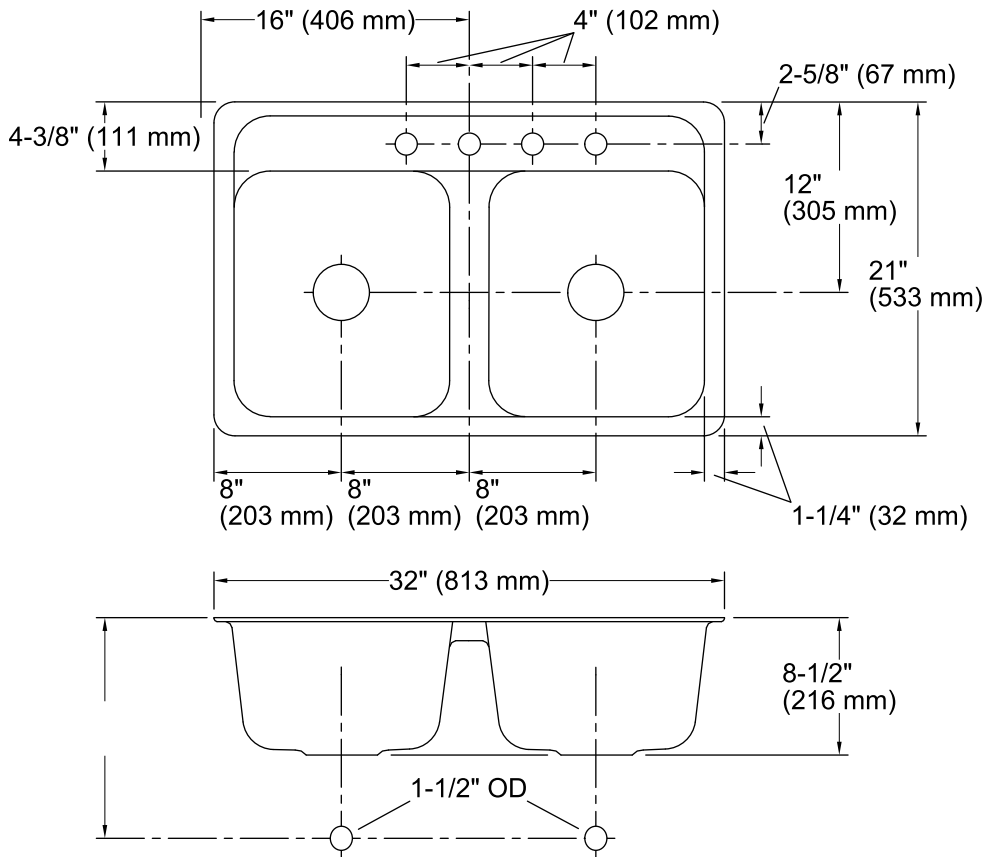

**Delafield®**

Tile-in or Metal Frame Kitchen Sink  
**K-5950-4**

**Features**

- 33-inch minimum base cabinet width.
- KOHLER cast iron.
- Acid-resistant enamel finish.
- Tile-in or metal frame installation.
- Double (equal) compartment.
- Three faucet holes with one accessory hole to the right.
- 32" (813 mm) x 21" (533 mm)

## Technical Information

All product dimensions are nominal.

Bowl configuration:	Double equal
Installation:	Tile-in, Metal frame
Bowl area (Left)	Length: 14" (356 mm) Width: 15" (381 mm) Bowl depth: 8" (203 mm)
Bowl area (Right)	Length: 14" (356 mm) Width: 15" (381 mm) Bowl depth: 8" (203 mm)
Number of deck holes:	4
Faucet hole(s):	1-3/8" (35 mm)
Drain hole:	3-5/8" (92 mm)