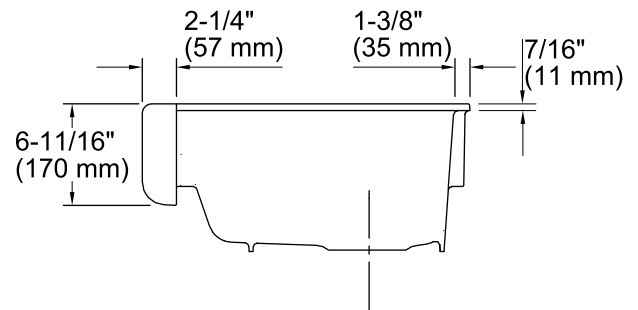

Whitehaven®
Under-mount Apron Front Kitchen Sink
K-6486

Features

- 30-inch minimum base cabinet width.
- KOHLER cast iron.
- Acid-resistant enamel finish.
- Under-mount.
- Single bowl.
- No faucet holes.
- Offset drain basin slopes toward drain to minimize water from pooling.

Technical Information

All product dimensions are nominal.

Bowl configuration: Single

Installation: Under-mount

Min. base cabinet width: 30" (762 mm)

Bowl area (Only) Length: 24-3/4" (629 mm)
Width: 18-1/16" (459 mm)
Bowl depth: 9" (229 mm)

Drain hole: 3-5/8" (92 mm)

Template: Under-mount, 1156909-7, required, included
Apron Front, 1211543-7, required, included

Notes

Install this product according to the installation guide.

NOTICE: Countertop manufacturer or cutter must use the current product template available at www.kohler.com, or by calling 1-800-4KOHLER. Kohler Co. is not responsible for cutout errors when the incorrect cutout template is used.