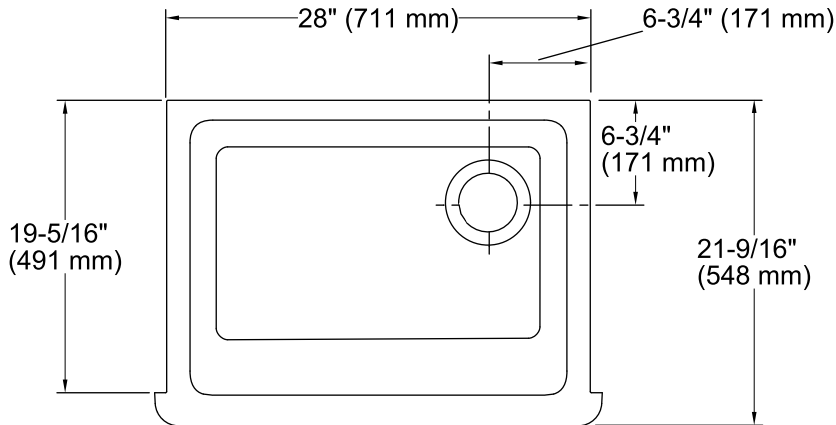

Whitehaven®
Under-mount Apron Front Kitchen Sink
K-6486

Features

- 30-inch minimum base cabinet width.
- KOHLER cast iron.
- Acid-resistant enamel finish.
- Under-mount.
- Single bowl.
- No faucet holes.
- Offset drain basin slopes toward drain to minimize water from pooling.

Technical Information

All product dimensions are nominal.

Bowl configuration: Single

Installation: Under-mount

Min. base cabinet width: 30" (762 mm)

Bowl area (Only) Length: 24-3/4" (629 mm)
Width: 18-1/16" (459 mm)
Bowl depth: 9" (229 mm)

Drain hole: 3-5/8" (92 mm)

Template: Under-mount, 1156909-7, required, included
Apron Front, 1211543-7, required, included

Notes

Install this product according to the installation guide.

NOTICE: Countertop manufacturer or cutter must use the current product template available at www.kohler.com, or by calling 1-800-4KOHLER. Kohler Co. is not responsible for cutout errors when the incorrect cutout template is used.

IMPORTANT! The distance from the top edge of the cabinet to the top of the cabinet door must be at least 7" (178 mm) to install this sink.