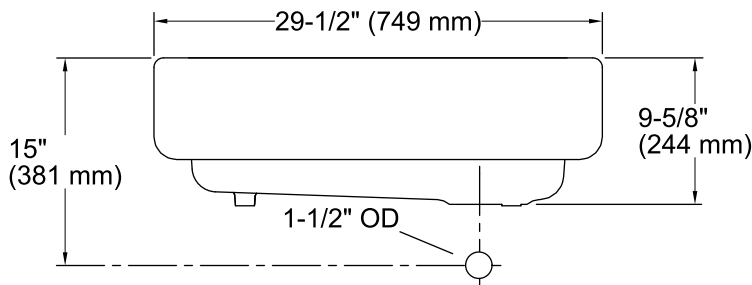

Whitehaven®
Under-mount Apron Front Kitchen Sink
K-6486

Features

- 30-inch minimum base cabinet width.
- KOHLER cast iron.
- Acid-resistant enamel finish.
- Under-mount.
- Single bowl.
- No faucet holes.
- Offset drain basin slopes toward drain to minimize water from pooling.

Technical Information

All product dimensions are nominal.

Bowl configuration: Single

Installation: Under-mount

Min. base cabinet width: 30" (762 mm)

Bowl area (Only) Length: 24-3/4" (629 mm)
Width: 18-1/16" (459 mm)
Bowl depth: 9" (229 mm)