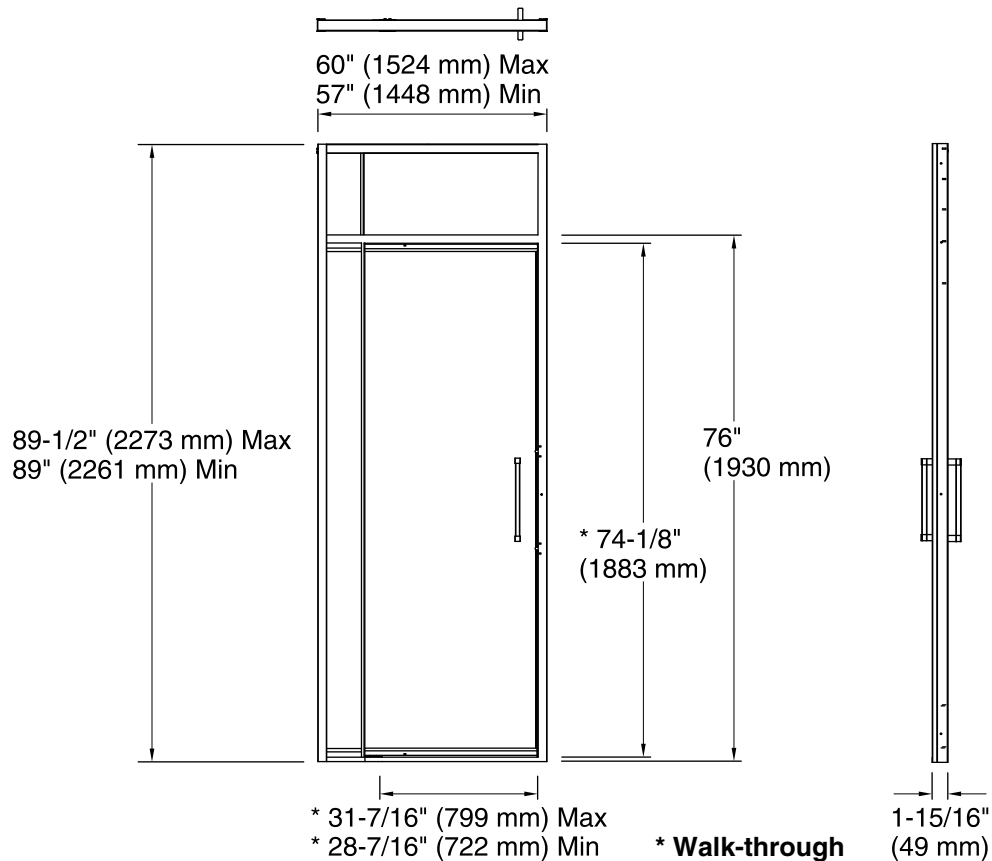

Technical Information

All product dimensions are nominal.

Installation type: For receptor installation

Opening style: Pivot

Opening Width - Min: 57" (1448 mm)

Opening Width - Max: 60" (1524 mm)

Walk-through - Min: 28-7/16" (722 mm)

Walk-through - Max: 31-7/16" (799 mm)

Glass thickness: 3/8" (10 mm)

Steam capable: YES

Notes

Install this product according to the installation guide.

Recommended two person installation.