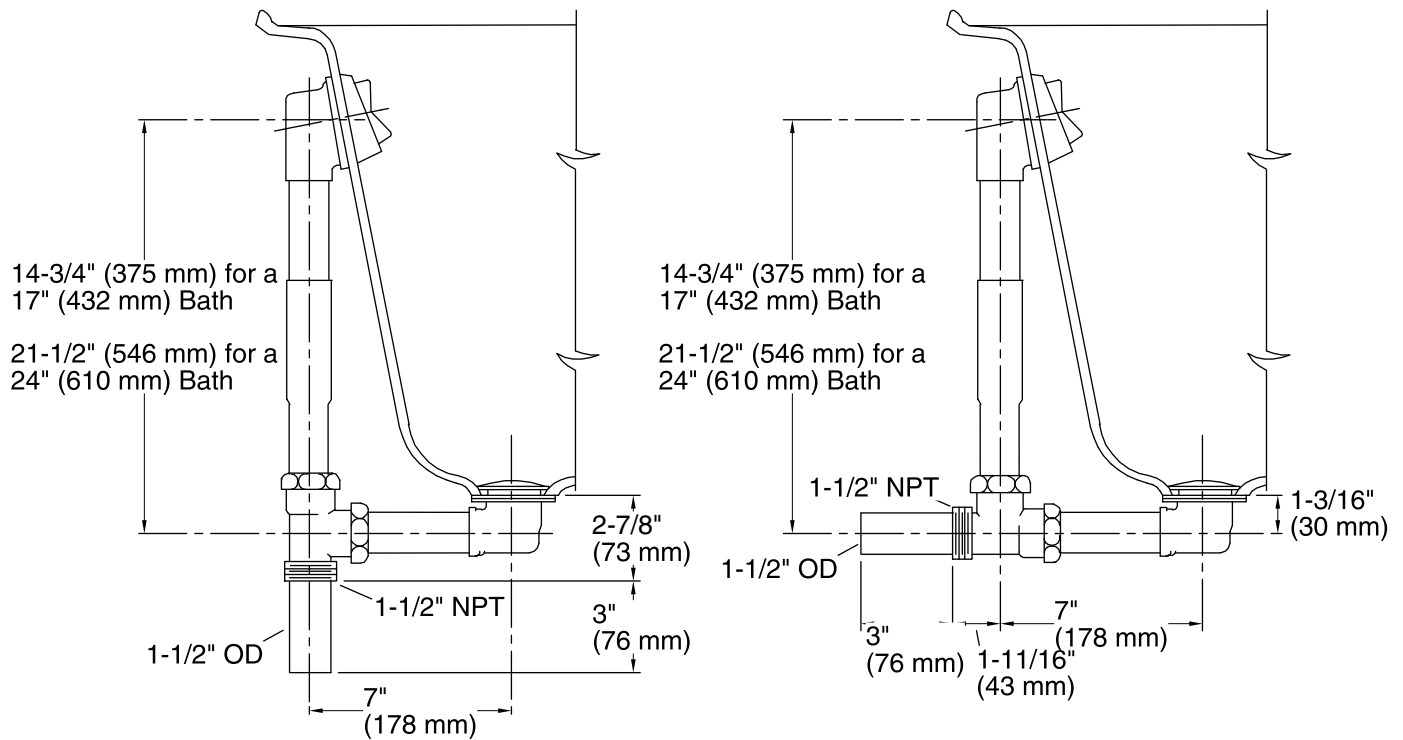

Features

- Adjustable trip lever pop-up drain.
- For 17" (432 mm) - 24" (610 mm) deep baths.
- 1-1/2" connection.

Material

- 17-gauge brass construction.
- Brass tailpiece.

Installation

- Above- or through-floor installation.

Through-the-Floor

Above-the-Floor

Technical Information

All product dimensions are nominal.

Notes

Install this product according to the installation guide.