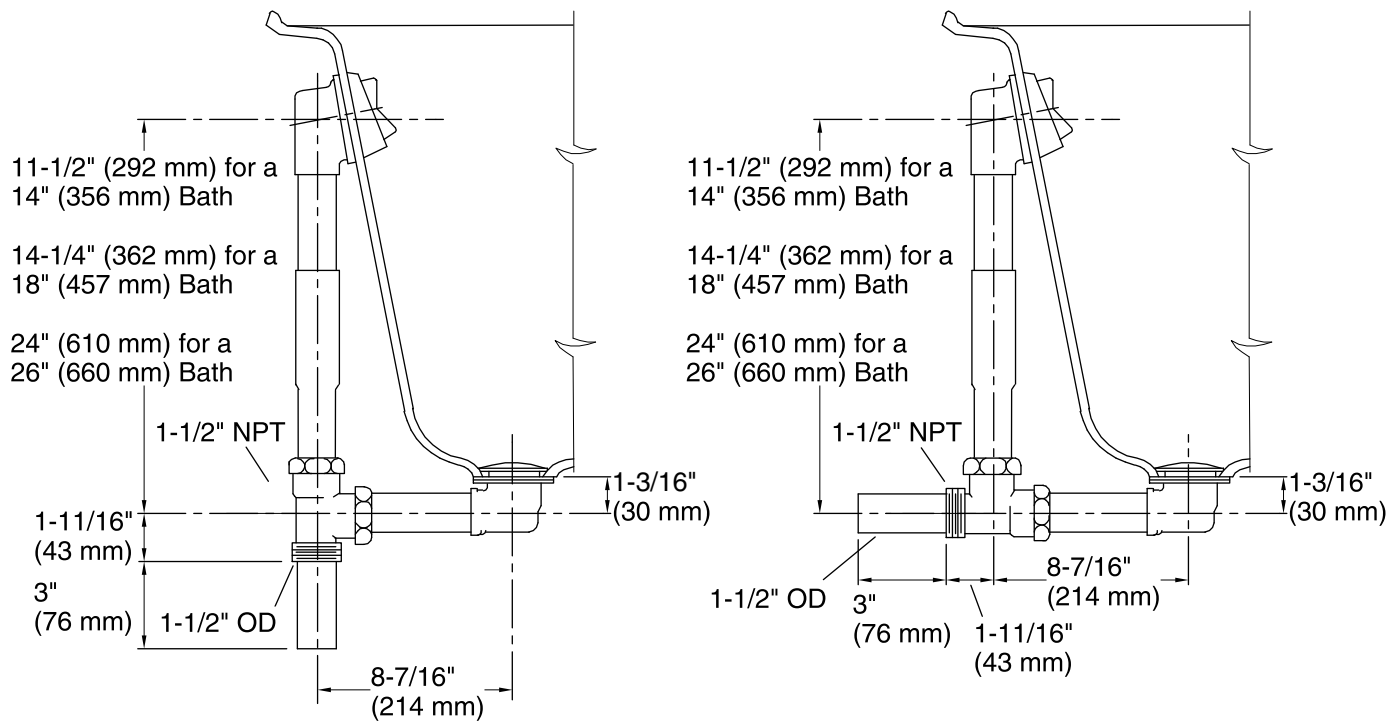

Features

- Adjustable trip lever pop-up drain.
- 8-3/4" (222 mm) x 3-11/16" (940 mm) x 20-7/8" (530 mm)

Material

- 17-gauge brass construction.
- Brass tailpiece.

Installation

- 1-1/2" connection.
- Above- or through-floor.

Technical Information

All product dimensions are nominal.

Notes

Measure your actual product for roughing-in details.

Install this product according to the installation guide.