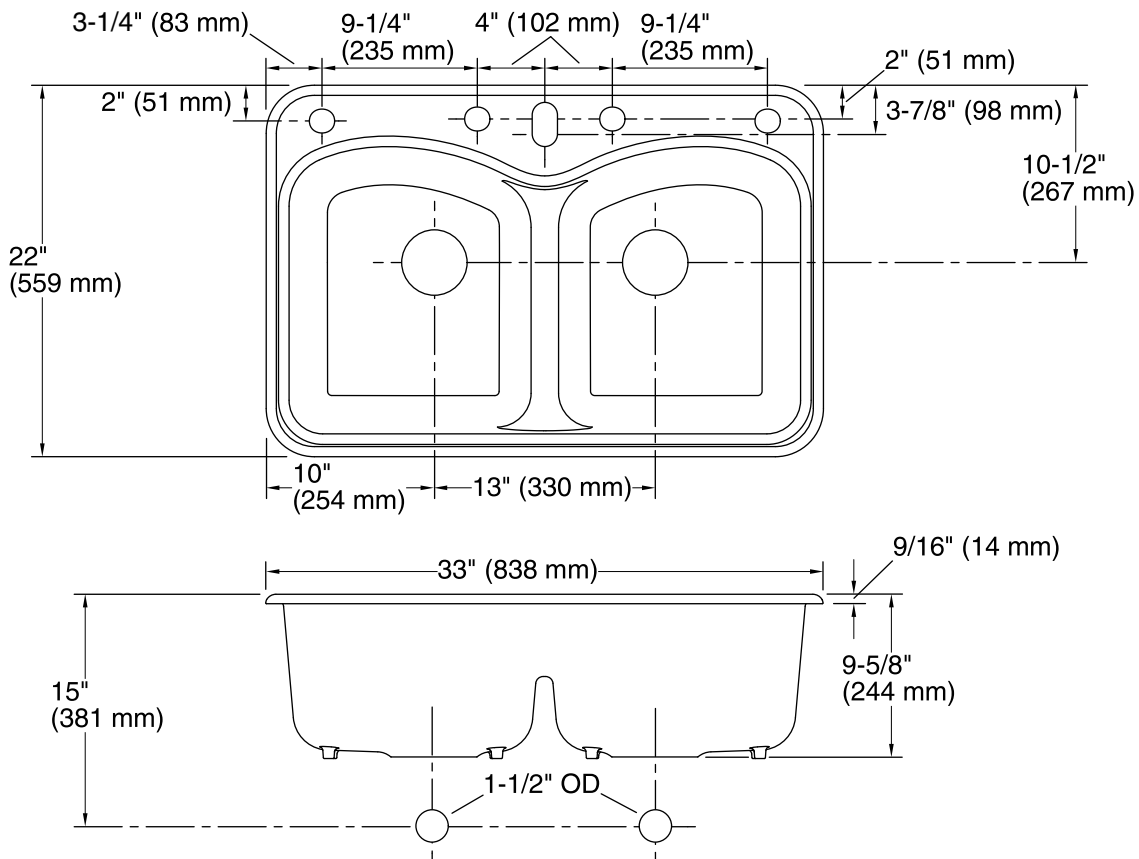

Langlade® Smart Divide®
Under-mount Kitchen Sink
K-6626-6U

Features

- 36-inch minimum base cabinet width.
- KOHLER cast iron.
- Acid-resistant enamel finish.
- Double (equal) compartment.
- Under-mount.
- Smart Divide™ lowered divider.
- 6-hole (oversize).

Technical Information

All product dimensions are nominal.

Bowl configuration: Double equal

Installation: Under-mount

Bowl area (Left) Length: 15" (381 mm)
 Width: 18-3/8" (467 mm)
 Bowl depth: 9" (229 mm)

Bowl area (Right) Length: 15" (381 mm)
 Width: 18-3/8" (467 mm)
 Bowl depth: 9" (229 mm)

Number of deck holes: 6

Faucet hole(s): 2-3/8" (60 mm)

Drain hole: 3-5/8" (92 mm)

Template: Top-mount, 1043753-7, required, included