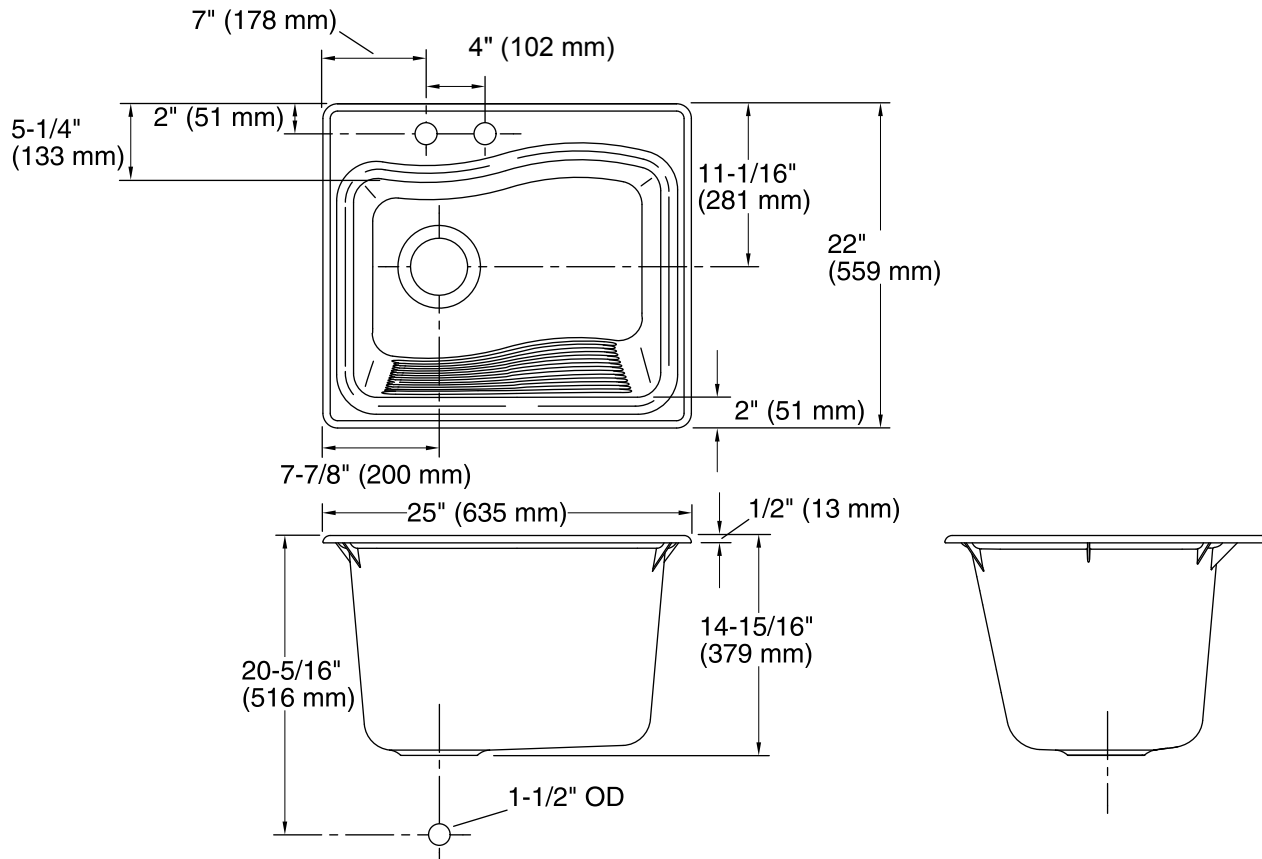

River Falls™

Top-mount Utility Sink
K-6657-2

Features

- 27-inch minimum base cabinet width.
- KOHLER cast iron.
- Acid-resistant enamel finish.
- Single bowl.
- Top-mount.
- Integral washboard.
- Two faucet holes.
- 25" (635 mm) x 22" (559 mm)

THE BOLD LOOK
OF **KOHLER**®

Technical Information

All product dimensions are nominal.

Bowl configuration:	Single
Installation:	Top-mount
Bowl area	Length: 21-1/2" (546 mm) Width: 14-3/4" (375 mm) Bowl depth: 14-1/4" (362 mm)
Number of deck holes:	2
Faucet hole(s):	1-3/8" (35 mm)
Drain hole:	3-5/8" (92 mm)
Template:	Top-mount, 1079984-7, required, included