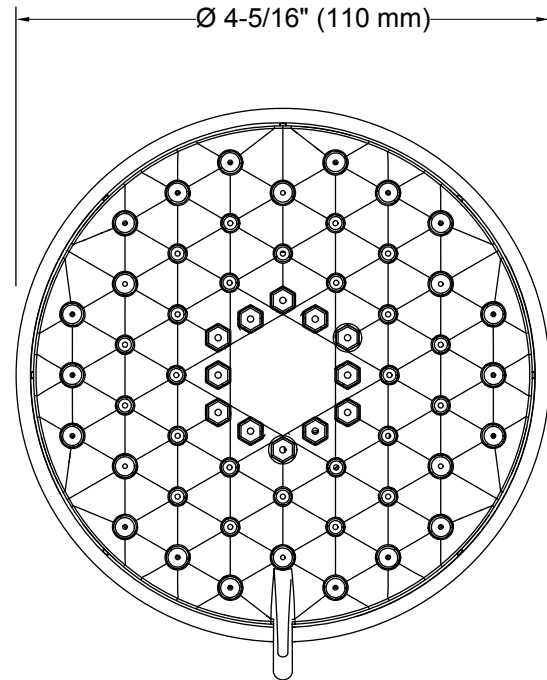

Features

- Showerhead features contemporary design.
- Advanced spray engine provides three alternate experiences: wide coverage, intense drenching, and targeted spray.
- Wide coverage spray produces an encompassing spray for everyday use.
- Intense drenching spray delivers a forceful spray ideal for rinsing soap from hair.
- Targeted spray is a focused stream for targeting sore muscles or use as a utility spray.
- Simple thumb tab allows for a smooth transition between sprays
- Spray nozzles cover full area of sprayhead.
- MasterClean™ sprayface is easy to clean.
- 2.0 gpm (gallons per minute) showerhead flow rate.
- 1/2-inch NPT connection.

Material

- KOHLER finishes resist corrosion and tarnishing.

Installation

- Wall-mount.

Water Conservation & Rebates

- WaterSense®-labeled 2.0-gpm handshowers use up to 20 percent less water than standard 2.5-gpm handshowers, while still meeting strict performance guidelines.
- This product can help a building earn Water Efficiency points in the LEED® Green Building Rating System.

Recommended Accessories

- K- 7395 Shower Arm and Flange
- K-7397

Codes/Standards

ASME A112.18.1/CSA B125.1
EPA WaterSense®

Kohler Faucet Lifetime Limited Warranty

See website for detailed warranty information.

Available Color/Finishes

Color tiles intended for reference only.

Color	Code	Description
	CP	Polished Chrome
	BN	Vibrant® Brushed Nickel

Technical Information

All product dimensions are nominal.

Showerhead: