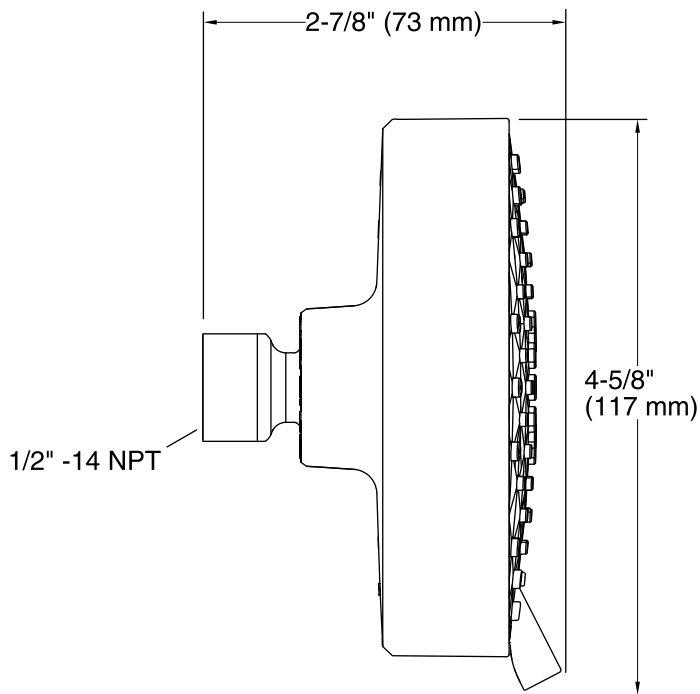

Features

- Showerhead features contemporary design.
- Advanced spray engine provides three alternate experiences: wide coverage, intense drenching, and targeted spray.
- Wide coverage spray produces an encompassing spray for everyday use.
- Intense drenching spray delivers a forceful spray ideal for rinsing soap from hair.
- Targeted spray is a focused stream for targeting sore muscles or use as a utility spray.
- Simple thumb tab allows for a smooth transition between sprays
- Spray nozzles cover full area of sprayhead.
- MasterClean™ sprayface is easy to clean.
- 2.0 gpm (gallons per minute) showerhead flow rate.
- 1/2-inch NPT connection.

Material

- KOHLER finishes resist corrosion and tarnishing.

Installation

- Wall-mount.

Water Conservation & Rebates

- WaterSense®-labeled 2.0-gpm handshowers use up to 20 percent less water than standard 2.5-gpm handshowers, while still meeting strict performance guidelines.
- This product can help a building earn Water Efficiency points in the LEED® Green Building Rating System.

Recommended Accessories

- K- 7395 Shower Arm and Flange
- K-7397

Codes/Standards

ASME A112.18.1/CSA B125.1
EPA WaterSense®

Kohler Faucet Lifetime Limited Warranty

See website for detailed warranty information.

Available Color/Finishes

Color tiles intended for reference only.

Color	Code	Description
	CP	Polished Chrome
	BN	Vibrant® Brushed Nickel

Technical Information

All product dimensions are nominal.

Showerhead: