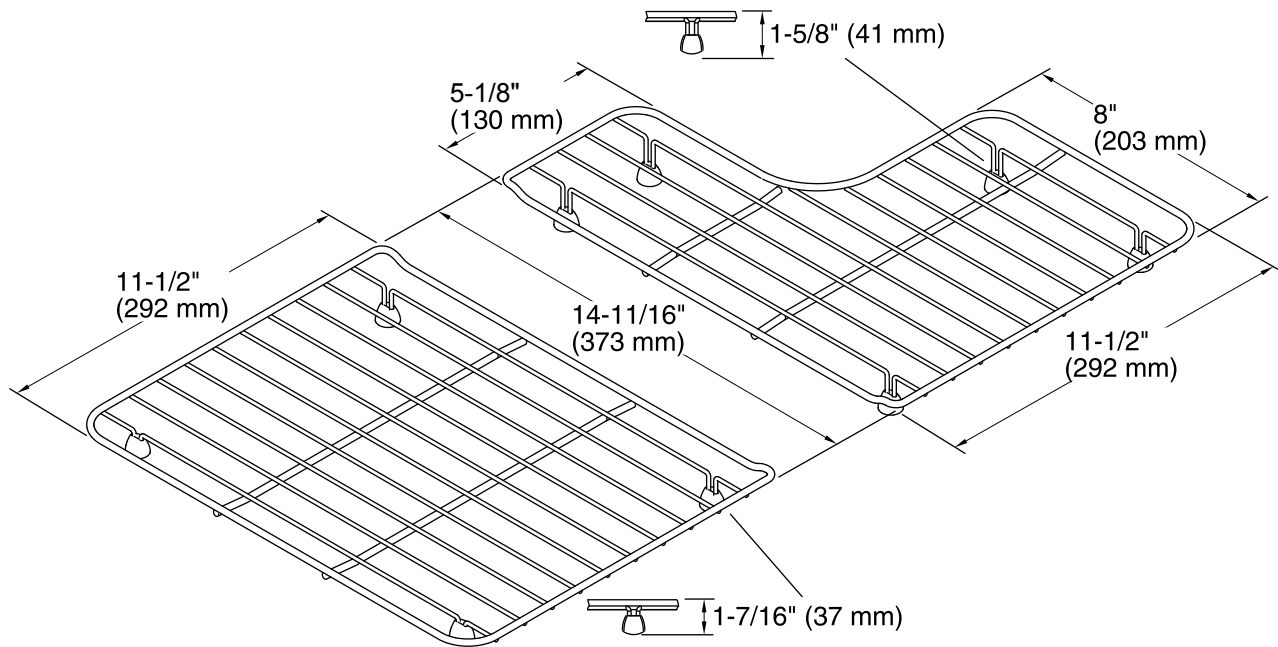

Features

- Fits in the bowl of the K-6486 and K-6487 Whitehaven kitchen sinks.
- Includes left and right racks.
- Durable, electro-polished stainless-steel construction.
- Helps protect sink surface from daily wear.
- Dishwasher safe.
- Rubber feet provide added protection.

Technical Information

All product dimensions are nominal.