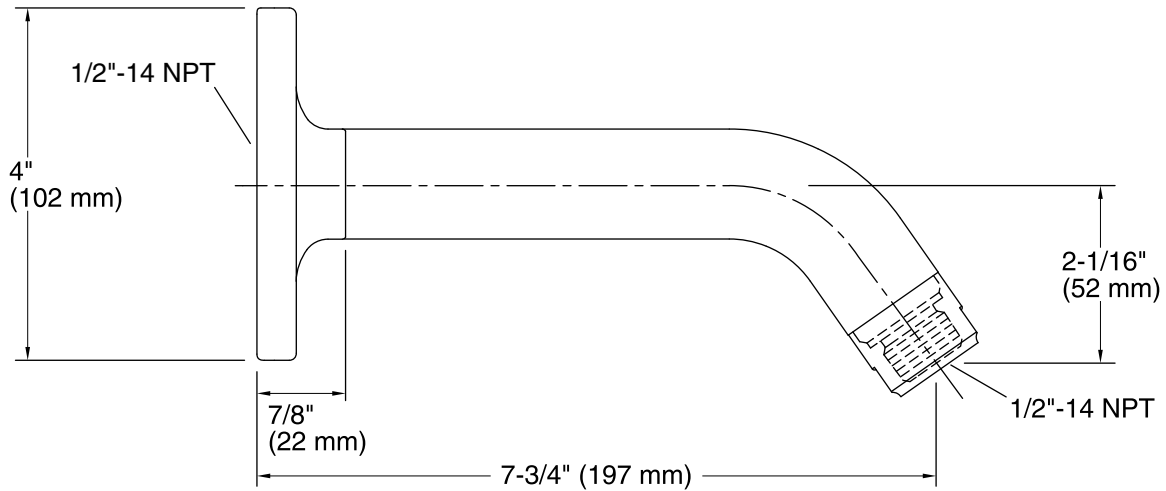

Features

- 1/2" - 14 NPT connection.
- Fluid design lines for ease of cleaning.
- For use with KOHLER showerheads (sold separately).

Material

- Metal construction.

Codes/Standards

ASME A112.18.1/CSA B125.1

Technical Information

All product dimensions are nominal.

Notes

Install this product according to the installation guide.