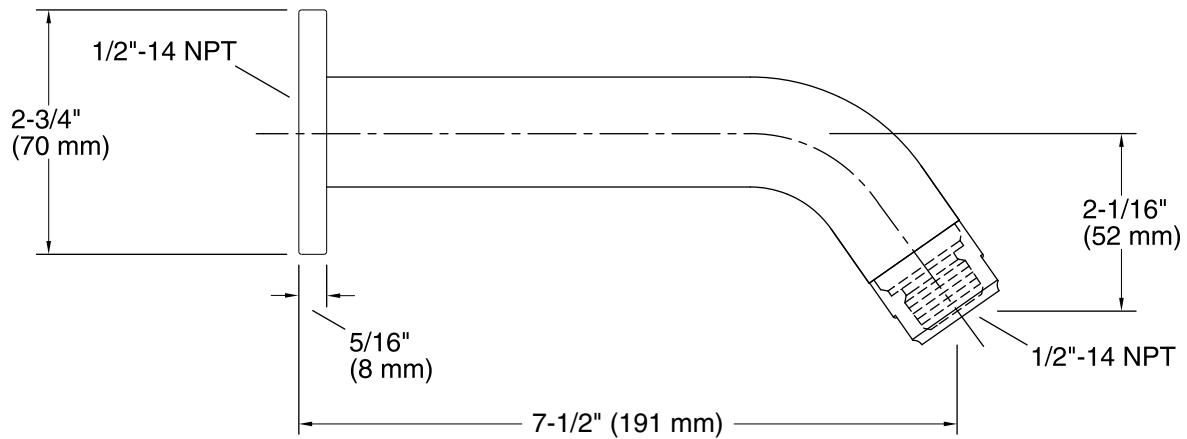

Features

- 1/2" - 14 NPT connection.
- Fluid design lines for ease of cleaning.
- For use with KOHLER showerheads (sold separately).

Material

- Metal construction.

Codes/Standards

ASME A112.18.1/CSA B125.1

Technical Information

All product dimensions are nominal.

Notes

Install this product according to the installation guide.