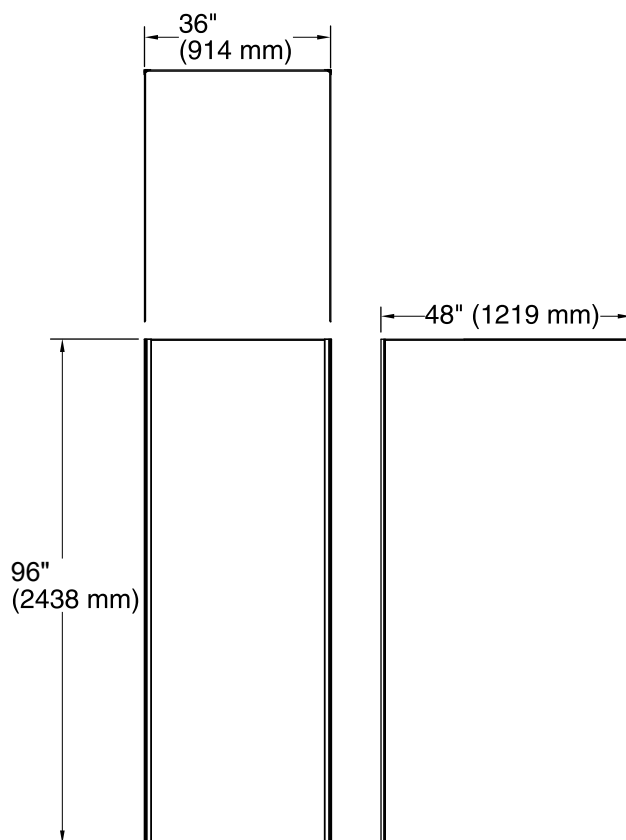

Features

- Includes 48"x96" wall panel, (2) 36"x96" wall panels, and (2) color-matched corner joints.

Material

- Walls made from Serica™ composite material.
- Durable, non-porous, 0.2" thick compression-molded walls that are easy to clean and resist chipping and cracking.

Installation

- Trimmable to customize size and installation.

Components

Product includes:

- K- 97603 48"x96" Wall Panel
- K- 97601 36"x96" Wall Panel
- K- 97601 36"x96" Wall Panel
- K- 97635 96" Corner Joint

Technical Information

All product dimensions are nominal.

Installation: 3-Wall Alcove

Notes

Measure your actual product for rough-in details.

Install this product according to the installation instructions.