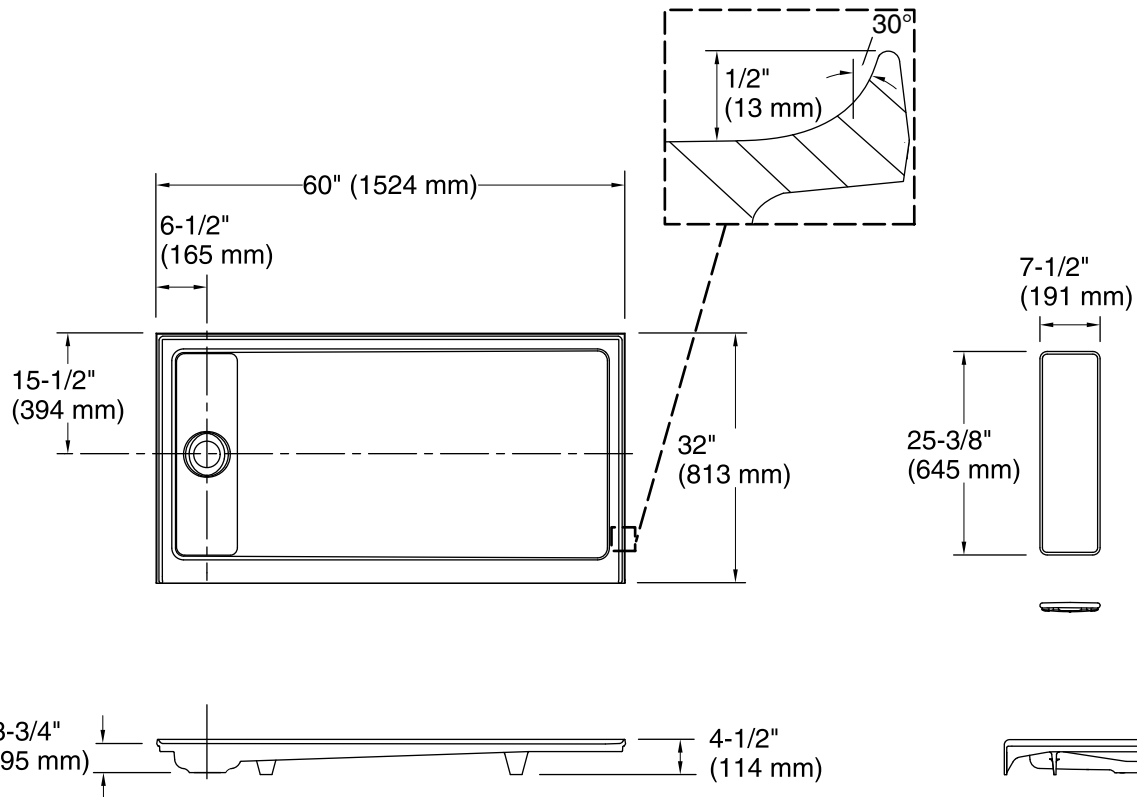

### Features

- For use with Bellwether 60" x 32" shower bases.

### Material

- Plastic construction.

#### Technical Information

All product dimensions are nominal.