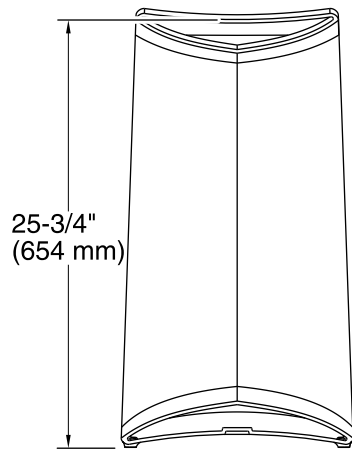

Choreograph™
Freestanding Shower Stool
K-97632

Features

- Unique height elevated to an ideal shower position for maximum water pressure and minimal heat loss.

Codes/Standards

None Applicable

**KOHLER® Limited Warranty –
Choreograph™ Walls and Accessories**

See website for detailed warranty information.

Technical Information

All product dimensions are nominal.