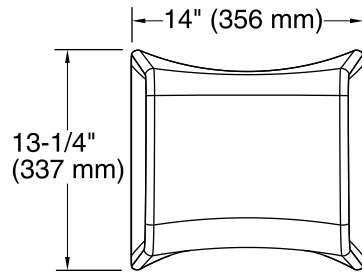

Choreograph™
Freestanding Shower Stool
K-97632

Features

- Unique height elevated to an ideal shower position for maximum water pressure and minimal heat loss.

Codes/Standards

None Applicable

**KOHLER® Limited Warranty –
Choreograph™ Walls and Accessories**

See website for detailed warranty information.

Technical Information

All product dimensions are nominal.