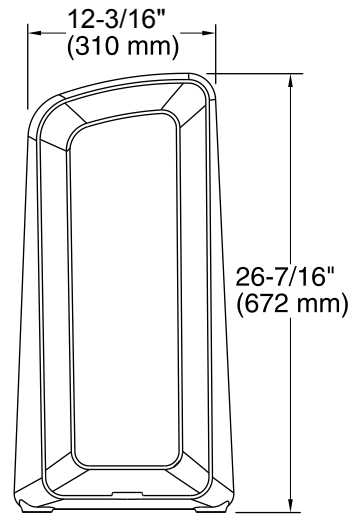

Choreograph™
Freestanding Shower Stool
K-97632

Features

- Unique height elevated to an ideal shower position for maximum water pressure and minimal heat loss.

Codes/Standards

None Applicable

**KOHLER® Limited Warranty –
Choreograph™ Walls and Accessories**

See website for detailed warranty information.

Technical Information

All product dimensions are nominal.