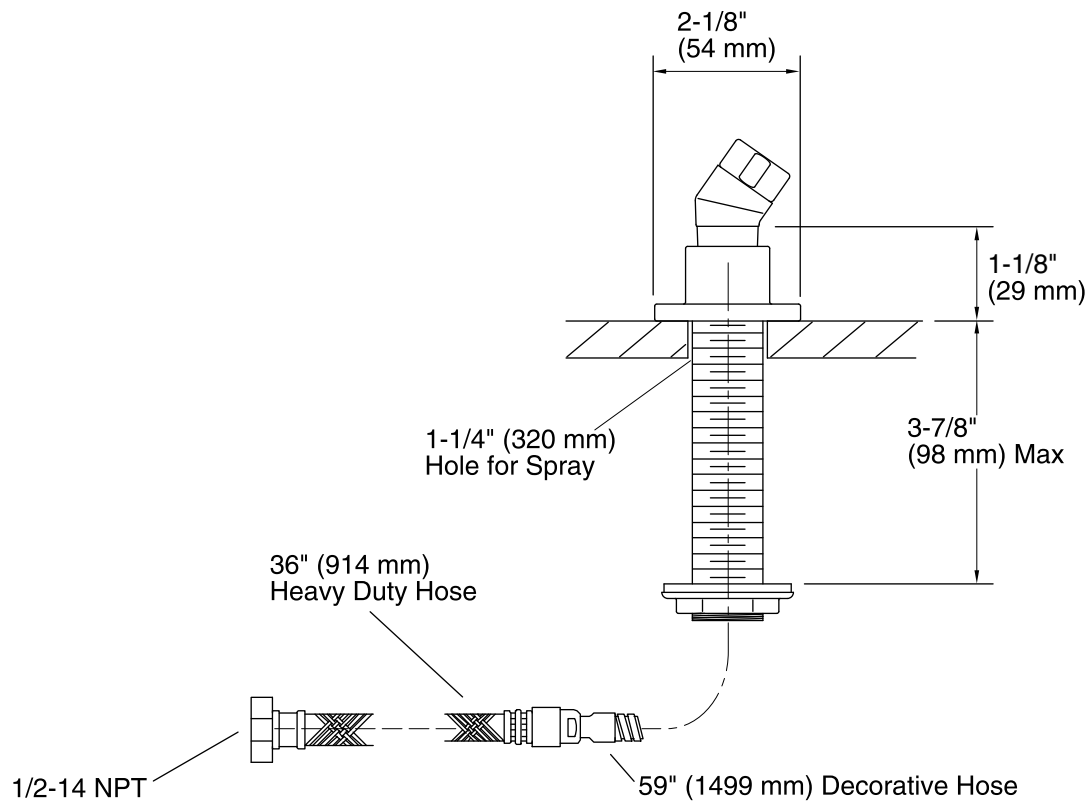

### Features

- Brass construction.
- Deck- or bath-mount.
- For use with a handshower (sold separately).
- Coordinates with Purist® and Stillness® faucets and accessories.

### Technical Information

All product dimensions are nominal.