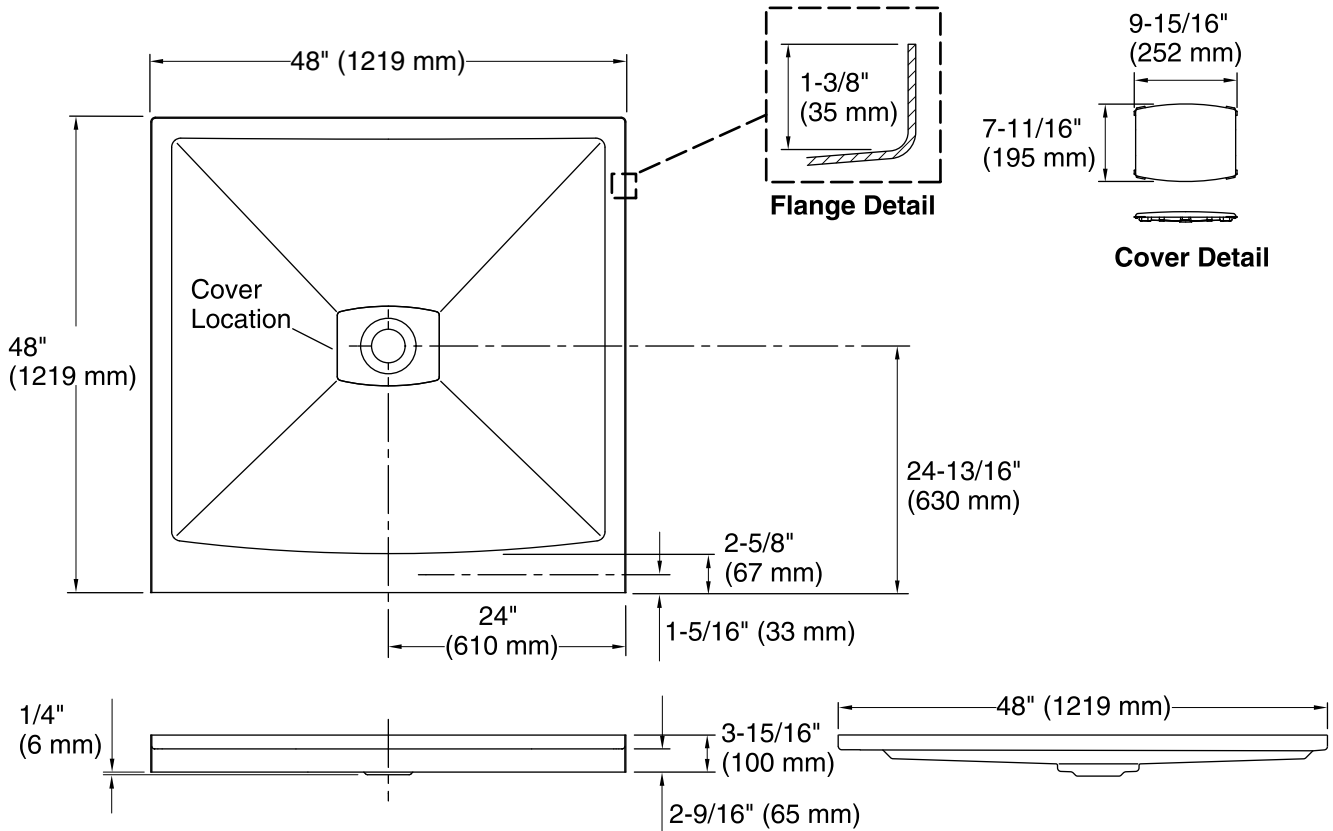

Archer®

48" x 48" Shower Base

K-9394

**Features**

- Integral flange.
- Center drain.
- Removable drain cover.
- One-piece construction.
- Coordinates with other products in the Archer collection.
- Coordinates with Choreograph™ walls.

## Technical Information

All product dimensions are nominal.

Installation:	3-Wall Alcove
Drain location:	Center
Drain hole diameter:	3-3/8" (86 mm)
Weight:	54 lbs (24.5 kg)
Minimum floor load:	20 lbs/ft <sup>2</sup> (97.6 kg/m <sup>2</sup> )

## Notes

- Measure your actual product for rough-in details.
- Install this product according to the installation instructions.
- Shimming may be required to level the fixture.
- Shimming may be required between the stud frame and the fixture.
- Stud opening tolerance is + 1/4" (6 mm), - 0" (0 mm).