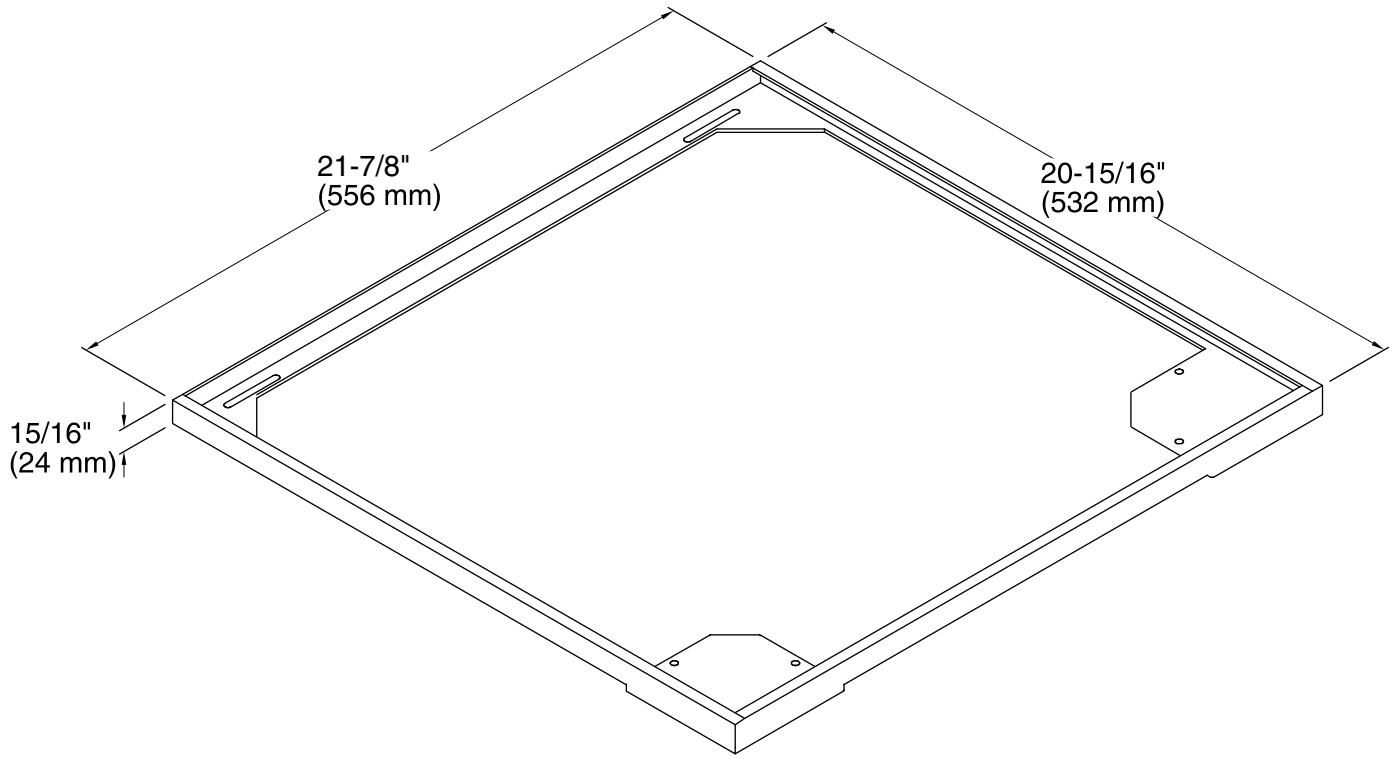

Kathryn®
Marble Tabletop Frame Kit
K-9699

Features

- Required for the K-3023 Kathryn marble console table.

Material

- Metal

Codes/Standards

None Applicable

KOHLER® One-Year Limited Warranty

See website for detailed warranty information.

Technical Information

All product dimensions are nominal.

Notes

Install this product according to the installation guide.