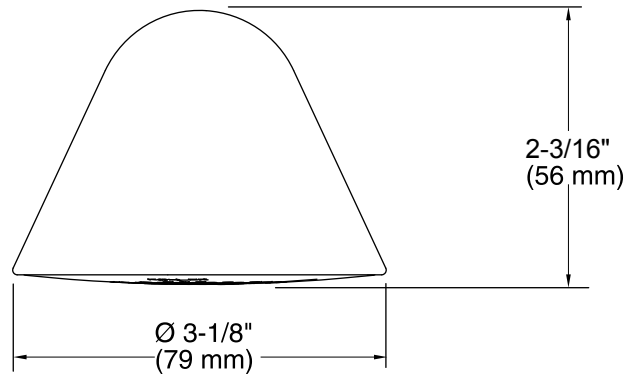

Technical Information

All product dimensions are nominal.

Electrical component Speaker:
rating:

Notes

Install this product according to the installation guide.

Follow local building electrical codes.

A BLUETOOTH wireless device is required to stream music.