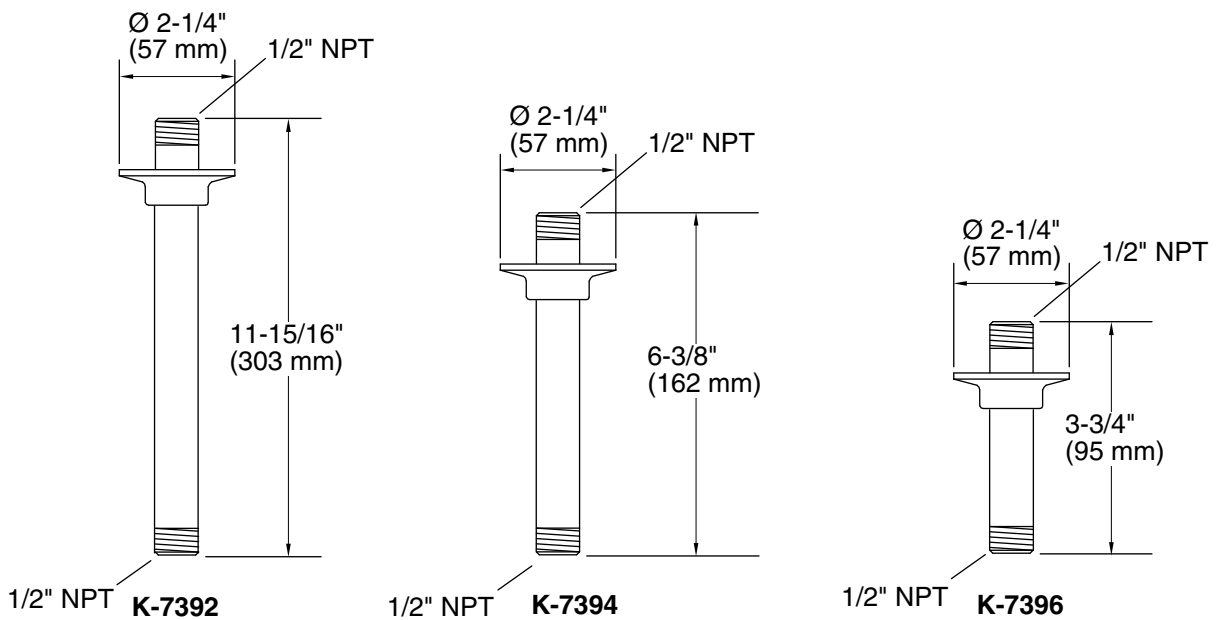

Installation Notes

Install this product according to the installation guide.

Product Diagram