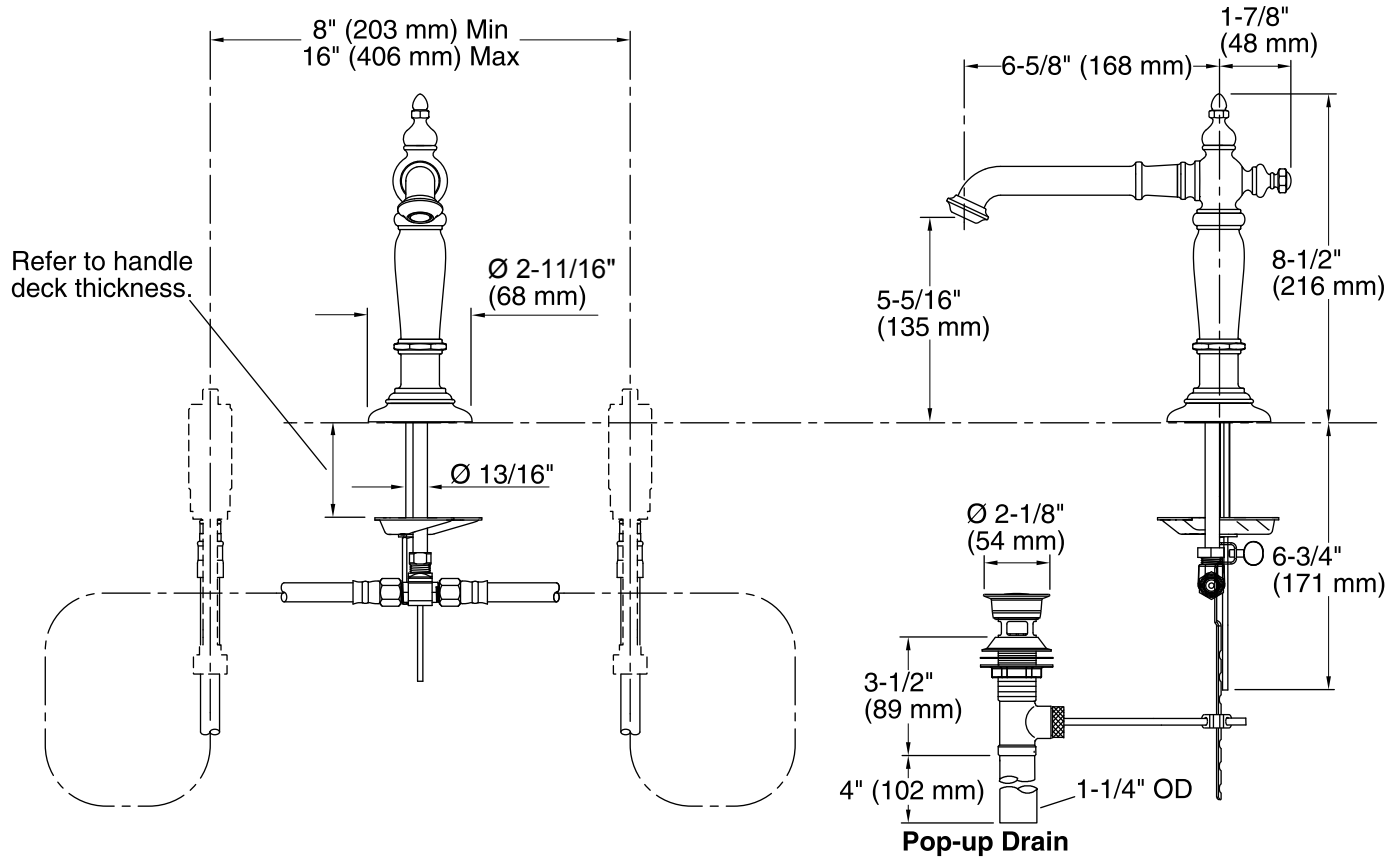

Features

- Metal construction.
- Metal pop-up drain with tailpiece.
- 6-5/8" (168 mm) spout reach.
- 1.5 gal/min (5.7 l/min) maximum flow rate [max at 60 psi (4.14 bar)].

Required Accessories

- K- 98068-3M Widespread Bathroom Sink Faucet Handles
- or
- K- 98068-4 Widespread Bathroom Sink Faucet Handles
- or
- K- 98068-9M Widespread Bathroom Sink Faucet Handles

Technical Information

All product dimensions are nominal.

Spout reach: 6-5/8" (168 mm)

Drain included: YES

Faucet:

Flow rate: 1.5 gal/min (5.7 l/min)

Pressure: 60 psi (4.1 bar)

Notes