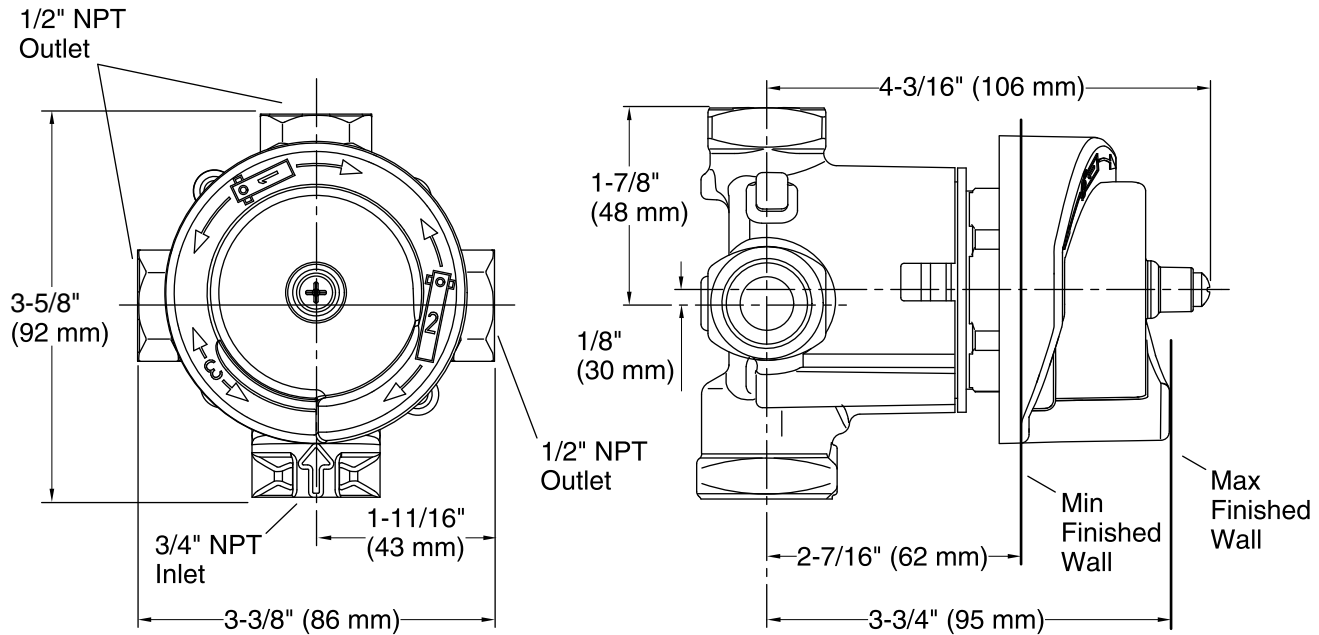

Codes/Standards

None Applicable

See website for detailed warranty information.

Technical Information

All product dimensions are nominal.

Notes

Install this product according to the installation guide.

Product is not intended for use as a shut-off valve.

Never plug an outlet port without completing the two-way conversion.

Product requires a mixed water supply to the inlet.

A 1/2"-14 NPT outlet plug is not included with this product, and must be purchased separately when a two-way transfer valve is preferred.