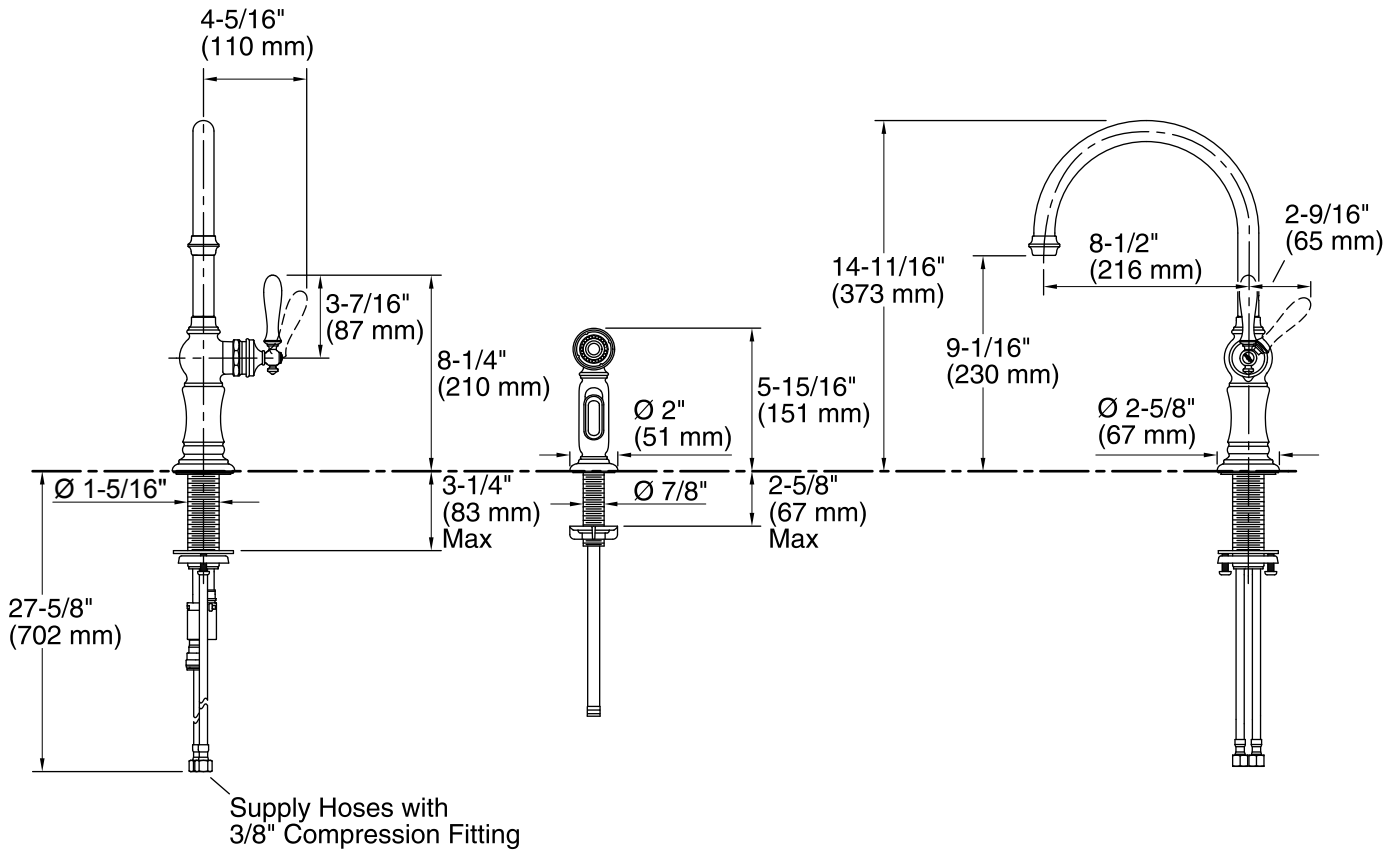

Features

- Matching two-function sidespray featuring Sweep™ Spray and BerrySoft™ provides convenience for cleaning and food prep.
- High-arch swing spout with 360-degree rotation offers superior clearance for filling pots and cleaning.
- Ceramic disc valves exceed industry longevity standards, ensuring durable performance for life.
- ProMotion® technology's light, quiet braided hose and swiveling ball joint make the sidespray easier and more comfortable to use.
- MasterClean™ sprayface features an easy-to-clean surface that withstands mineral buildup.
- Single lever handle is simple to use and makes adjusting water temperature easy.
- Temperature memory allows faucet to be turned on and off at the temperature set during prior usage.
- Available with 8-1/2" (216mm) swing spout reach.
- For two-hole or four-hole installation. (3-hole escutcheon available, sold separately model number K-99272.)
- Flexible connections for easy installation.
- 1.8 gallons (6.8 L) per minute maximum flow rate at 60 psi (4.1 bar).
- Meets CalGreen requirements for kitchen faucets.

Adapters, Rough-in and Extension Kits

1012715 Range: 3-1/4" (83 mm) - 5-3/8" (137 mm)

1030920 Range: 2-5/8" (67 mm) - 3-3/4" (95 mm)

Recommended Accessories

1054432 1.5 GPM (5.7 l/min) Aerator Kit

ADA CSA B651

Color Code Description

	CP	Polished Chrome
	SN	Vibrant® Polished Nickel
	VS	Vibrant® Stainless
	2BZ	Oil-Rubbed Bronze

Technical Information

All product dimensions are nominal.

Spout reach: 8-1/2" (216 mm)

Faucet:

Flow rate: 1.8 gal/min (6.8 l/min)

Pressure: 60 psi (4.1 bar)

Notes

Install this product according to the installation guide.

Meets all local plumbing codes for backflow prevention requirements.

ADA, CSA B651 compliant when installed to the specific requirements of these regulations.