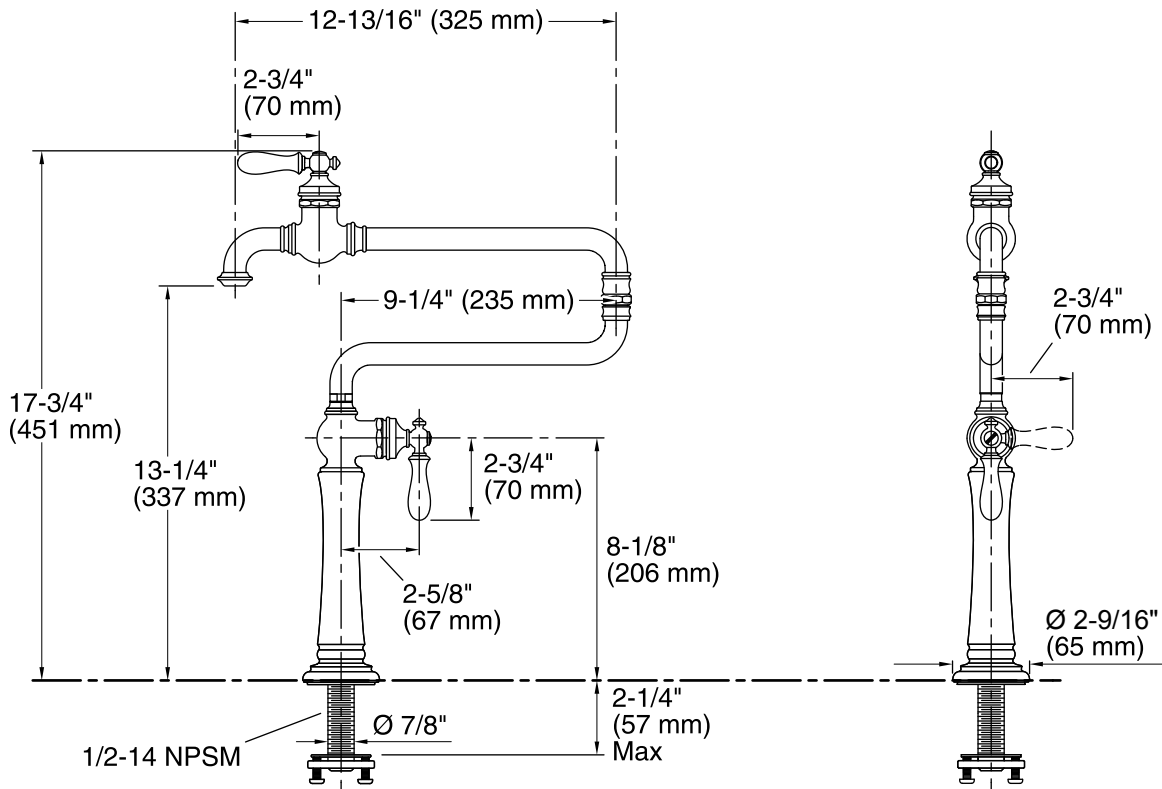

## Features

- Ceramic disc valves exceed industry longevity standards, ensuring durable performance for life.
- Articulating spout with 360-degree rotation offers superior clearance for filling pots on cooktops and ranges.
- Single lever handle with main lever shutoff.
- 3.2 gal/min (12.1 l/min) @ 60 psi (4.1 bar).
- Coordinates with other Artifacts kitchen products.

### Technical Information

All product dimensions are nominal.

Spout reach: 22" (559 mm)