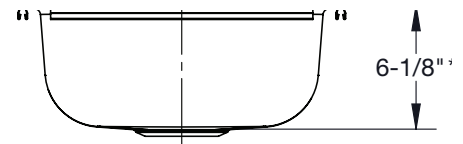

PFSR17196 Series

Stainless Steel Sinks

Product Features

- Stainless steel single bowl sink
- Self-rimming
- Sink clips included for countertops up to 3/4" thick
- Available with 2 or 3 faucet holes
- 22 gauge
- Overall size 17" x 19"
- Bowl size 14" x 14"
- Bowl depth 6-1/8"
- Drain diameter 3-1/2"
- Minimum cabinet size 21"
- Under spray coating and pads for sound deadening and insulation
- ADA compliant when installed to ADA guidelines

PFSR171963

Model Numbers

- PFSR171962** 17X19 2H 6-1/8" 22 GA 1B SS SINK ADA compliant
PFSR171963 17X19 3H 6-1/8" 22 GA 1B SS SINK ADA compliant

Product Specifications

PFSR171962

PFSR171963

Available Parts

- PFCLIP** Box of 10 clips for self rimming sinks for countertops up to 1-1/2" thick
PFG1111 Sink basin grid