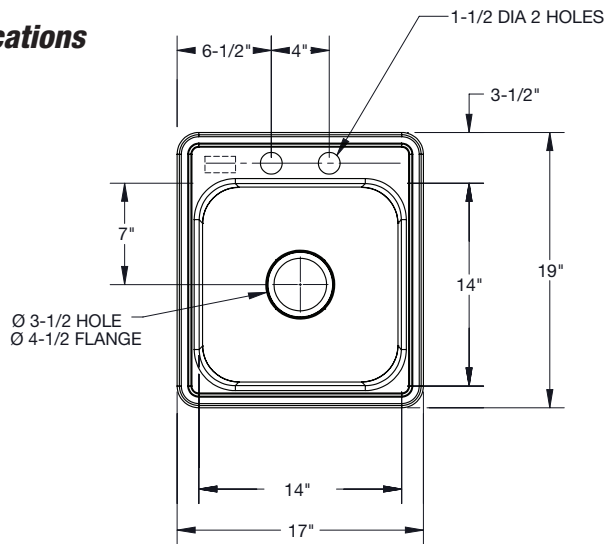

PFSR17196 Series

Stainless Steel Sinks

Product Features

- Stainless steel single bowl sink
- Self-rimming
- Sink clips included for countertops up to 3/4" thick
- Available with 2 or 3 faucet holes
- 22 gauge
- Overall size 17" x 19"
- Bowl size 14" x 14"
- Bowl depth 6-1/8"
- Drain diameter 3-1/2"
- Minimum cabinet size 21"
- Under spray coating and pads for sound deadening and insulation
- ADA compliant when installed to ADA guidelines

PFSR171963

Model Numbers

- PFSR171962** 17X19 2H 6-1/8" 22 GA 1B SS SINK ADA compliant
PFSR171963 17X19 3H 6-1/8" 22 GA 1B SS SINK ADA compliant

Product Specifications

PFSR171962

PFSR171963

Available Parts

- PFCLIP** Box of 10 clips for self rimming sinks for countertops up to 1-1/2" thick
PFG1111 Sink basin grid