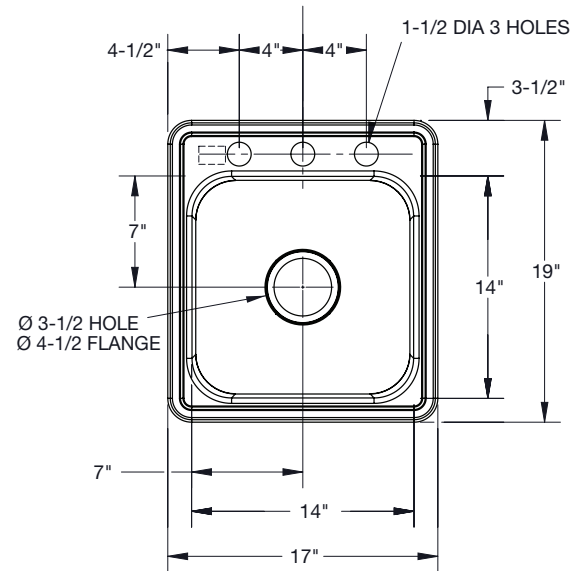

PFSR17196 Series

Stainless Steel Sinks

Product Features

- Stainless steel single bowl sink
- Self-rimming
- Sink clips included for countertops up to 3/4" thick
- Available with 2 or 3 faucet holes
- 22 gauge
- Overall size 17" x 19"
- Bowl size 14" x 14"
- Bowl depth 6-1/8"
- Drain diameter 3-1/2"
- Minimum cabinet size 21"
- Under spray coating and pads for sound deadening and insulation
- ADA compliant when installed to ADA guidelines

PFSR171963

Model Numbers

- PFSR171962** 17X19 2H 6-1/8" 22 GA 1B SS SINK ADA compliant
PFSR171963 17X19 3H 6-1/8" 22 GA 1B SS SINK ADA compliant

Product Specifications

PFSR171962

PFSR171963

Available Parts

- PFCLIP** Box of 10 clips for self rimming sinks for countertops up to 1-1/2" thick
PFG1111 Sink basin grid