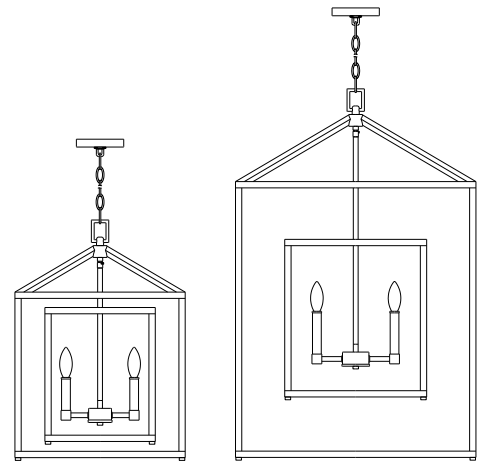

PARK HARBOR™

Pendant

PHPL5114ORB/PN
PHPL5118ORB/PN

- 4 or 8-Light Pendant in Oil Rubbed Bronze or Polished Nickel
- No special tools needed for assembly
- Wattage:
 - PHPL5114ORB/PN: Uses four 60W candelabra base lamps max
 - PHPL5118ORB/PN: Uses eight 60W candelabra base lamps max