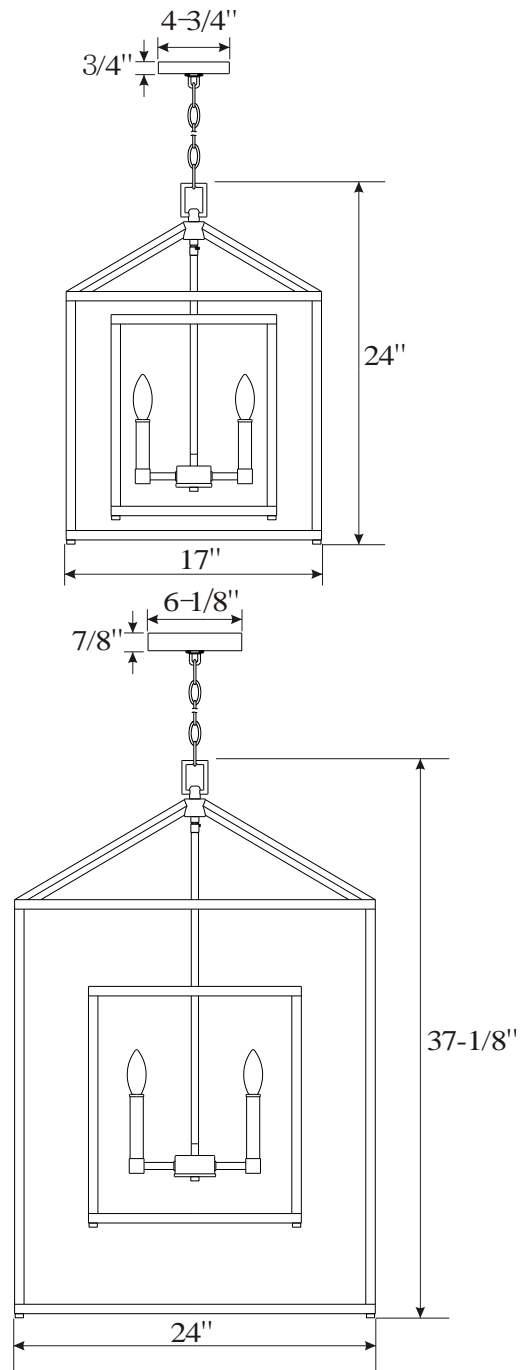

PHPL5114ORB/PN
PHPL5118ORB/PN