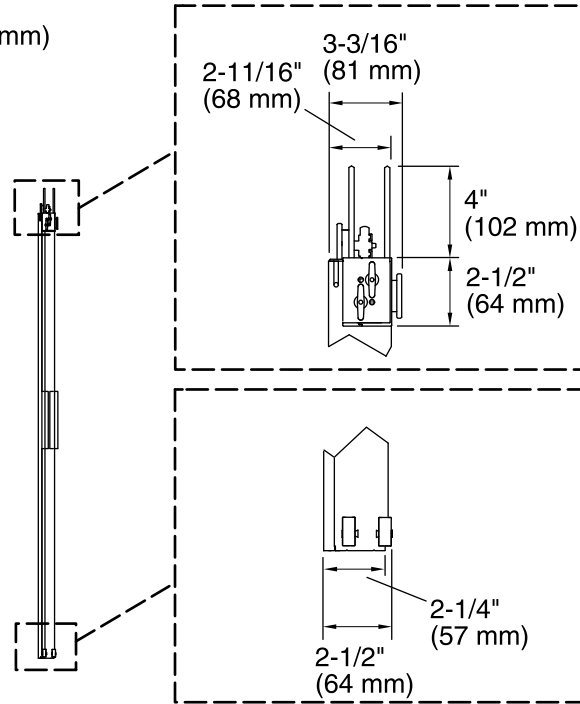

Features

- Hardware options inside and outside the shower include a blade handle or contemporary square towel bar.
- CleanCoat® technology creates a barrier between the water and glass to help keep your shower door looking new.
- Frameless, 3/8" (10 mm) thick Crystal Clear tempered glass door.
- Door tracking system features a hidden, cushioned, center guide for smooth, quiet sliding action.
- Innovative roller design simplifies installation and provides out-of-plumb adjustability.
- Reversible top track and towel bar.
- Frameless design emphasizes glass and creates a sleek, minimalist look.
- Smooth, easy-to-clean wall jambs.

Material

- Anodized aluminum hardware prevents rusting or corrosion.

Installation

- Out-of-plumb adjustability allows for simpler installation.
-
- Can be installed to open to the left or right.

Components

Color tiles intended for reference only.

Color	Code	Description
	SHP	Bright Polished Silver
	NX	Brushed Nickel
	ABV	Anodized Brushed Bronze

*Walk Through Height = 70" (1778 mm) minus 2-1/2" (64 mm)

Technical Information

All product dimensions are nominal.

Installation type: For bath installation

Opening style: Sliding/Bypass

Notes

Install this product according to the installation guide.