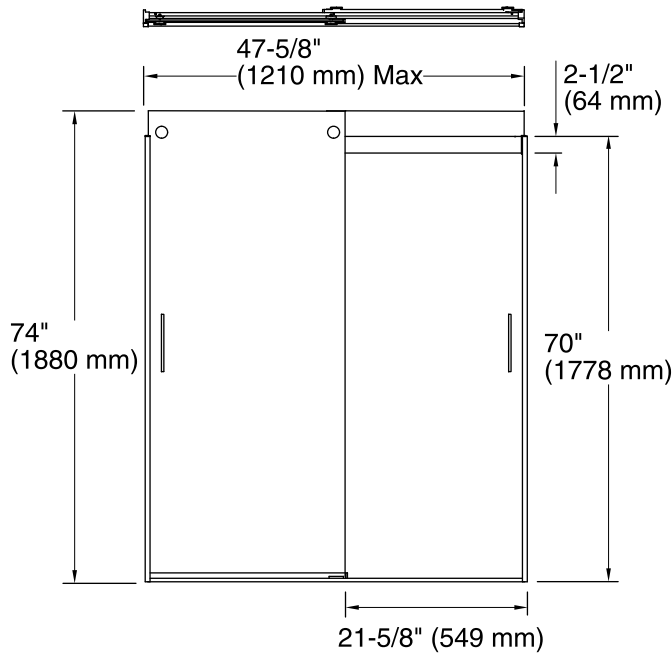

Features

- Hardware options inside and outside the shower include a blade handle or contemporary square towel bar.
- CleanCoat® technology creates a barrier between the water and glass to help keep your shower door looking new.
- Frameless, 3/8" (10 mm) thick Crystal Clear tempered glass door.
- Door tracking system features a hidden, cushioned, center guide for smooth, quiet sliding action.
- Innovative roller design simplifies installation and provides out-of-plumb adjustability.
- Reversible top track and towel bar.
- Frameless design emphasizes glass and creates a sleek, minimalist look.
- Smooth, easy-to-clean wall jambs.

Color tiles intended for reference only.

Color	Code	Description
	SHP	Bright Polished Silver
	NX	Brushed Nickel
	ABV	Anodized Brushed Bronze

*Walk Through Height = 70" (1778 mm) minus 2-1/2" (64 mm)

Technical Information

All product dimensions are nominal.

Installation type: For bath installation

Opening style: Sliding/Bypass

Notes

Install this product according to the installation guide.