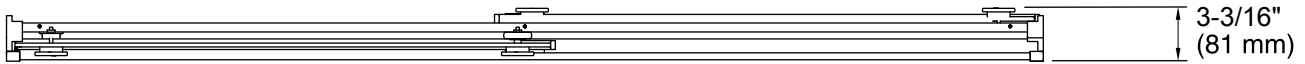

Color tiles intended for reference only.

Color	Code	Description
	SHP	Bright Polished Silver
	NX	Brushed Nickel
	ABV	Anodized Brushed Bronze

*Walk Through Height = 70" (1778 mm) minus 2-1/2" (64 mm)

Technical Information