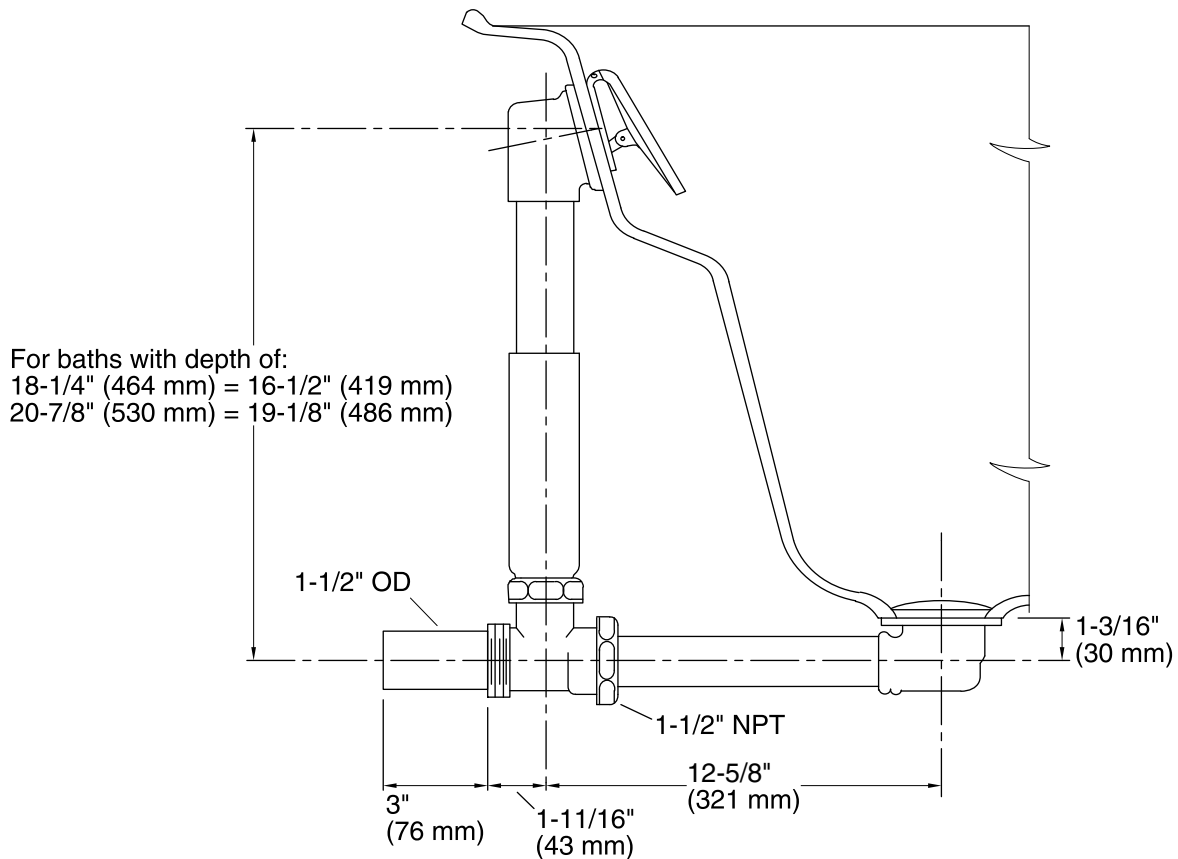

Features

- 17-gauge brass construction.
- Brass tailpiece.
- 1-1/2" NPT connection.
- Supports both above- and through-the-floor installations.
- For use with Tea-for-Two® 5- and 6-foot baths, BubbleMassage™ air baths, and whirlpools.

Technical Information

All product dimensions are nominal.

Notes

Install this product according to the installation guide.