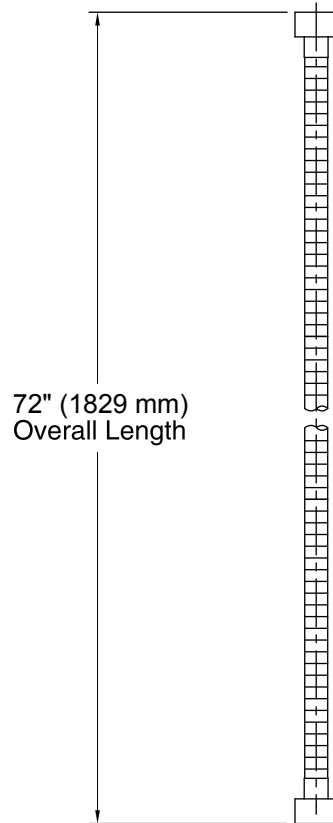

#### Features

- 72-inch hose length.
- Swivel base helps reach target areas.
- For use with a handshower (sold separately).

#### Technical Information

All product dimensions are nominal.