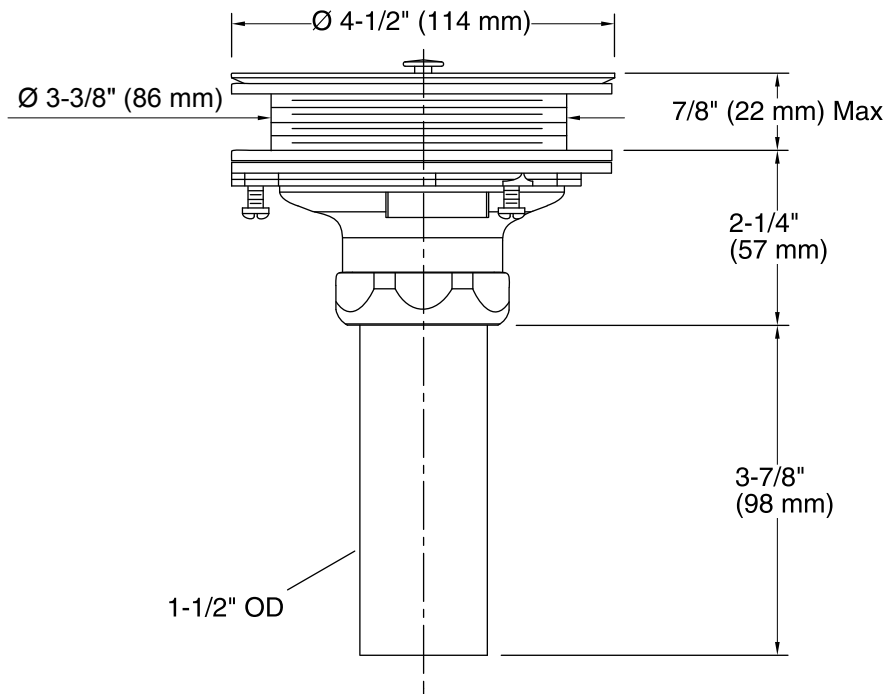

Features

- Brass construction.
- For sink installations with 3-1/2" (89 mm) or 4" (102 mm) outlet.
- Removable basket strainer with open/close stopper.
- Tailpiece included.

Codes/Standards

ASME A112.18.3

Technical Information

All product dimensions are nominal.

Notes

Install this product according to the installation guide.