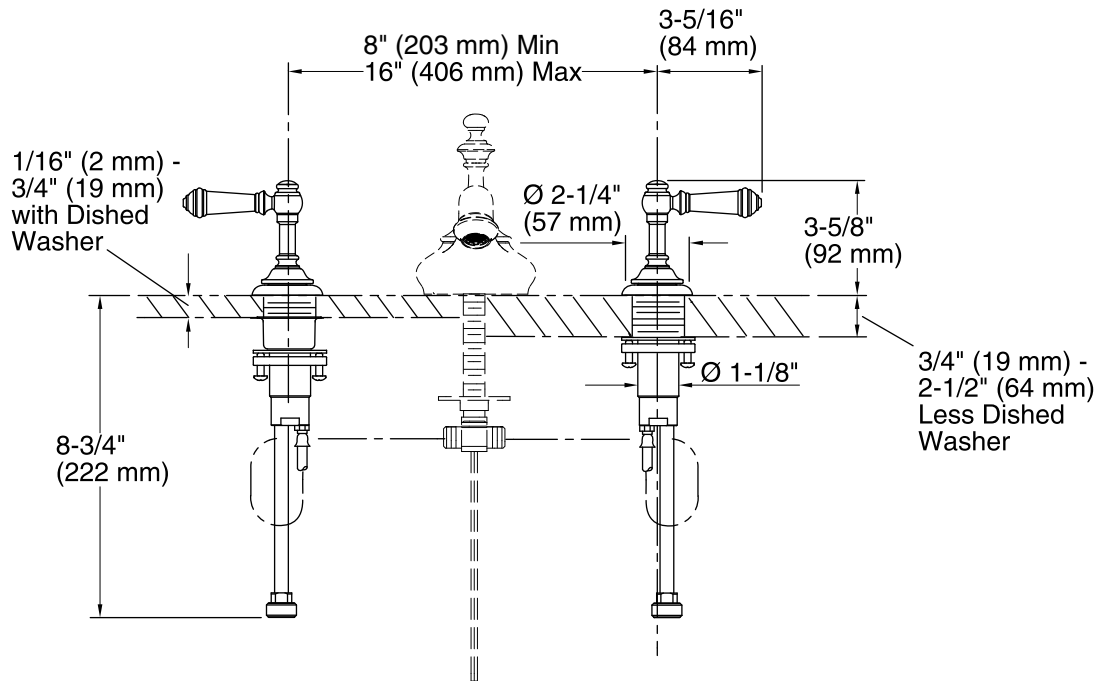

### Features

- Metal construction.
- Brass valve bodies.
- Quarter-turn washerless ceramic disc valves.
- Handles are ADA compliant.
- For 8" (203 mm) or 16" (406 mm) centers.

### Technical Information

All product dimensions are nominal.