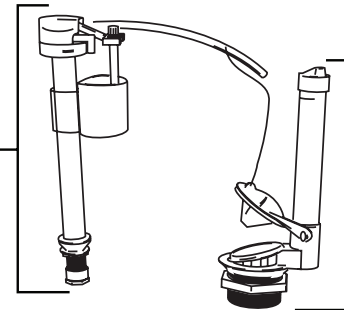

## PF9400 Series

**PF9412WH**

Shown with PF9401WH elongated bowl

**PF9412LIDWH**  
12" Lid - White  
**PF9410LIDWH**  
10" Lid - White

Fill Valve Assembly  
**PF9412FLPK**

Flush Valve Assembly  
**PF9412FVPK**  
**PF9412FRPK**  
Flapper only

**PF9412TLPK**  
Chrome  
**PF9412TLRCP**  
right hand lever

Bolt Cap and Washer  
**PFBC43**

Tank-to-Bowl  
Gasket & Bolts  
**PF9412TGPK**