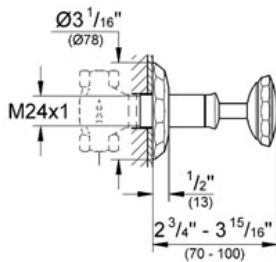

KENSINGTON  
Volume Control Trim  
MODEL # 19269

Pure Freude an Wasser

GROHE America, Inc | 200 North Gary Avenue, Suite G, Roselle, IL 60172  
Phone: +1 (800) 444-7643 | Fax: +1 (800) 225-2778 | us-customerservice@grohe.com

**Product Description:**  
Volume Control Trim

**Standard Specification:**

- GROHE StarLight® finish
- For use with Rough-In Valve 29 273 or 29 274

**Applicable Codes & Standards:**

- Energy Policy Act of 1992
- ASME A112.18.1/CSA B125.1