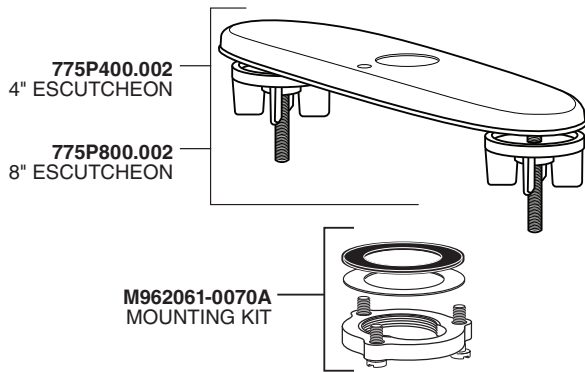

MODEL NUMBERS	
7755.1xx	775B.1xx
7755.2xx	775B.2xx
7755.3xx	775B.3xx

Appropriate finish code

**POLISHED CHROME**      002

**PWRX Power Kit  
PK00.WRK**

M950361-0070A  
PWRX BATTERY PACK

M950360-0070A  
CONNECTOR  
LOCKING  
DEVICE

M964455-0070A  
BRACKET

**CR-P2 Lithium Battery  
7755. Series**

A923654-0070A  
BATTERY 6V CR-P2

**Plug-In AC  
Power Kit  
PK00.PAC**

M950338-0070A  
POWER SUPPLY

M950360-0070A  
CONNECTOR  
LOCKING DEVICE