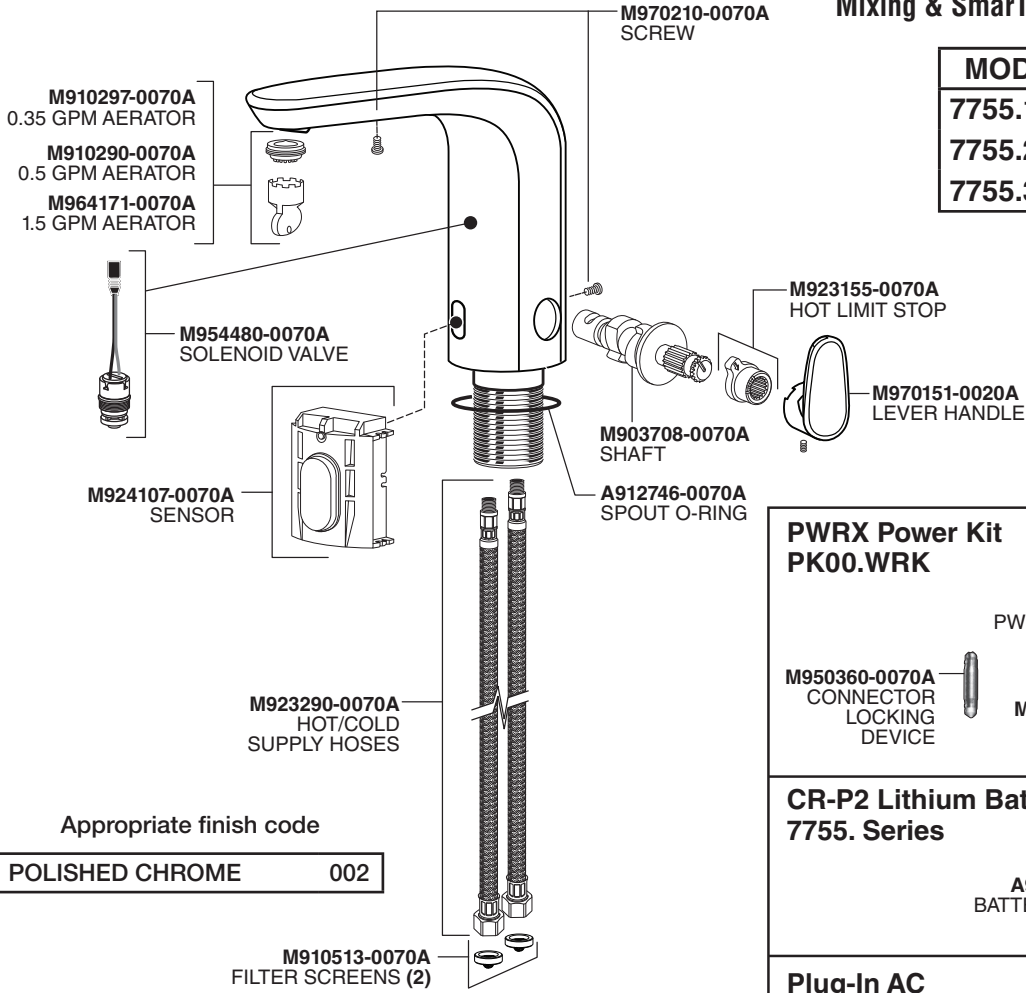

MODEL NUMBERS	
7755.1xx	775B.1xx
7755.2xx	775B.2xx
7755.3xx	775B.3xx

Appropriate finish code

**POLISHED CHROME**      002

**PWRX Power Kit  
PK00.WRK**

M950361-0070A  
PWRX BATTERY PACK

M950360-0070A  
CONNECTOR  
LOCKING  
DEVICE

M964455-0070A  
BRACKET

**CR-P2 Lithium Battery  
7755. Series**

A923654-0070A  
BATTERY 6V CR-P2

**Plug-In AC  
Power Kit  
PK00.PAC**

M950338-0070A  
POWER SUPPLY

M950360-0070A  
CONNECTOR  
LOCKING DEVICE

M950399-0070A  
SINGLE AC ADAPTER

**Hard-Wired AC  
Power Kit  
PK00.HAC**

M950511-0070A  
10' EXTENSION

M950520-0070A  
POWER SUPPLY

M950360-0070A  
CONNECTOR  
LOCKING DEVICE

M950399-0070A  
SINGLE AC  
ADAPTER