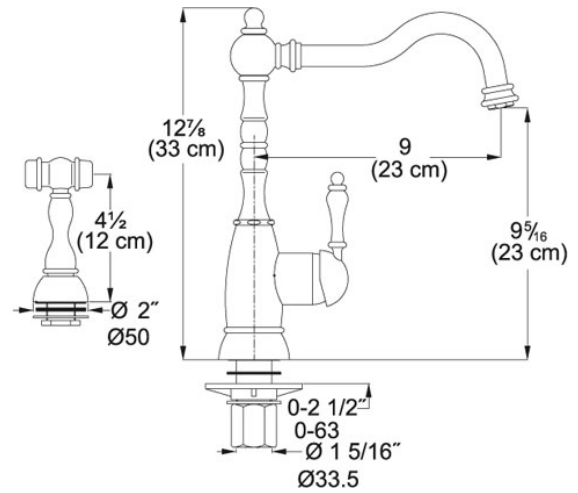

# Farm House FHF160 Old World Bronze | 115.0067.286

FAMILY : **Faucets** | SERIE : **Farm House** | MODEL : **FHF160** | FINISH : **Old World Bronze** | INSTALLATION TYPE : **Sinks or worktop** | STYLE : **Traditional**

## TECHNICAL DATA

Version	Arc Spout / Side Spray
Faucet Operation	Side Lever
Countertop hole diameter	1 3/8"
Faucet Hole	2
Type of Material	Plated Brass
Flow Rate	1.75 gpm
Spray Type	Full Spray
Spout Swivel Range	360 °
Where to buy	Showroom
Where to buy	Showroom