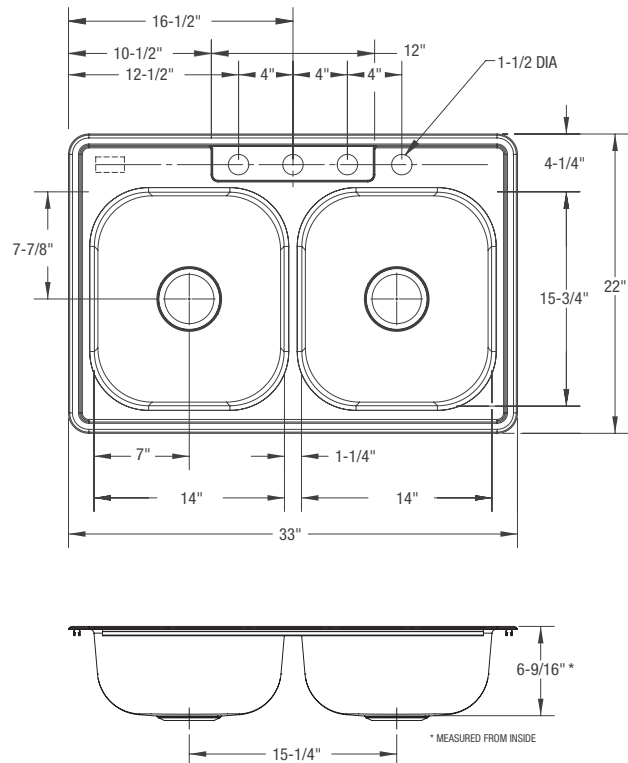

PFSR332265 Series

Stainless Steel Sinks

Product Features

- Stainless steel double bowl sink
- Self-rimming
- Sink clips included
- Available with 3 or 4 faucet holes
- 22 gauge
- Overall size 33" x 22"
- Bowl size 14" x 15-3/4"
- Bowl depth 6-9/16"
- Drain diameter 3-1/2"
- Minimum cabinet size 36"
- Under spray coating and pads for sound deadening and insulation

PFSR3322654

Model Numbers

PFSR3322653 33X22 3H 6-9/16" 22 GA 2B SS SINK

PFSR3322654 33X22 4H 6-9/16" 22 GA 2B SS SINK

Available Parts

PFG1112

Sink basin grid

Product Specifications