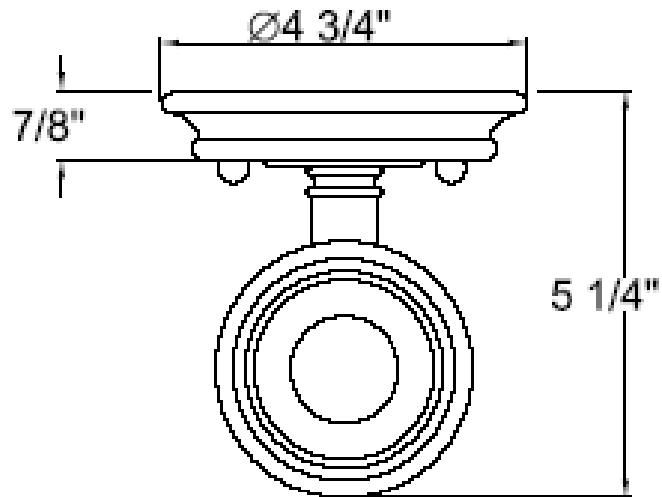

PHVL2161BRZ/PN