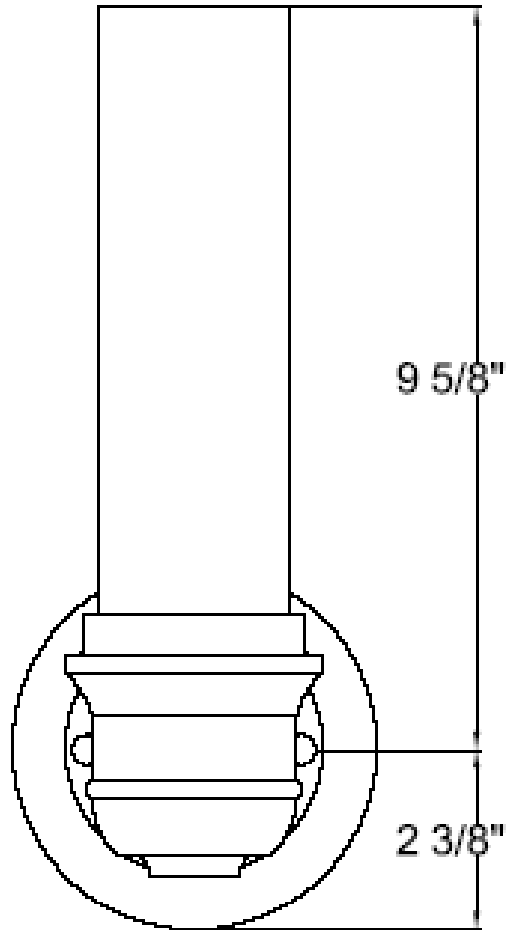

PHVL2161BRZ/PN