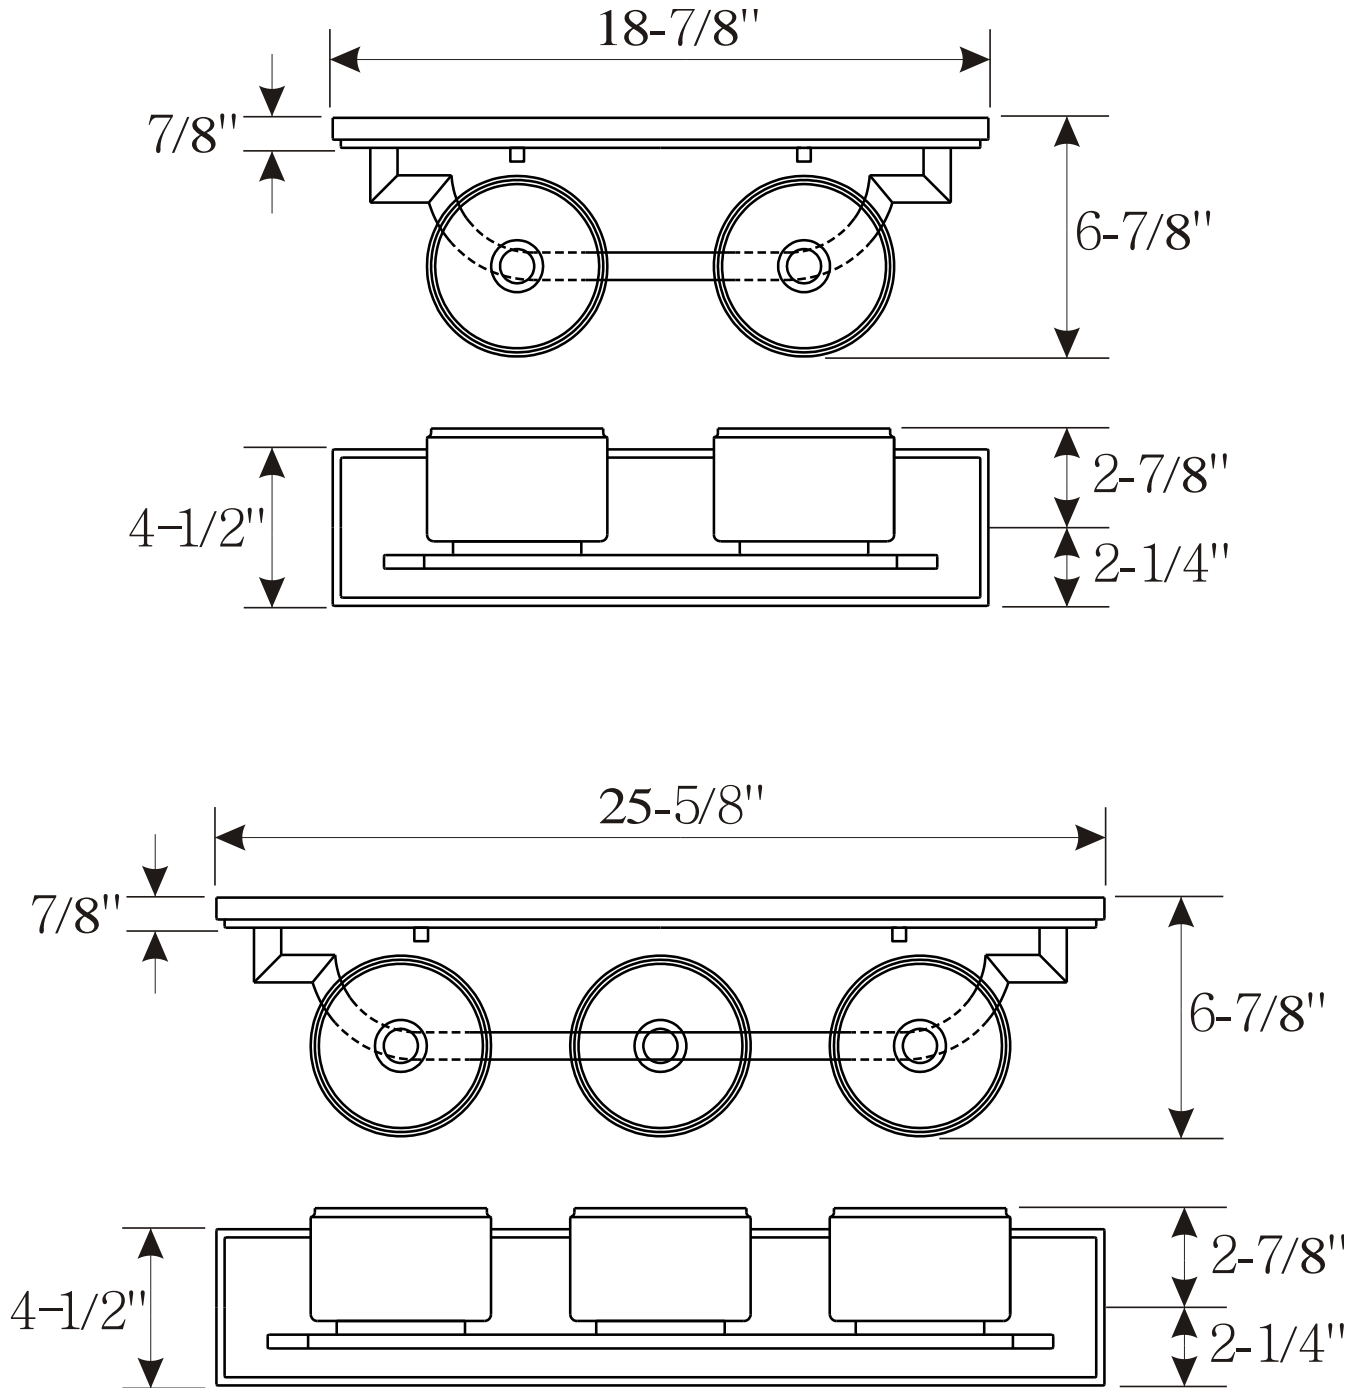

PARK HARBOR™

Haverford Vanity Light

PHVL2182BN

PHVL2183BN

- 2 or 3-Light Vanity Light in Brushed Nickel
- No special tools needed for assembly
- Mount in up position
- Wattage:
 - PHVL2182BN: Uses two 60W G9 base lamps max
 - PHVL2183BN: Uses three 60W G9 base lamps max