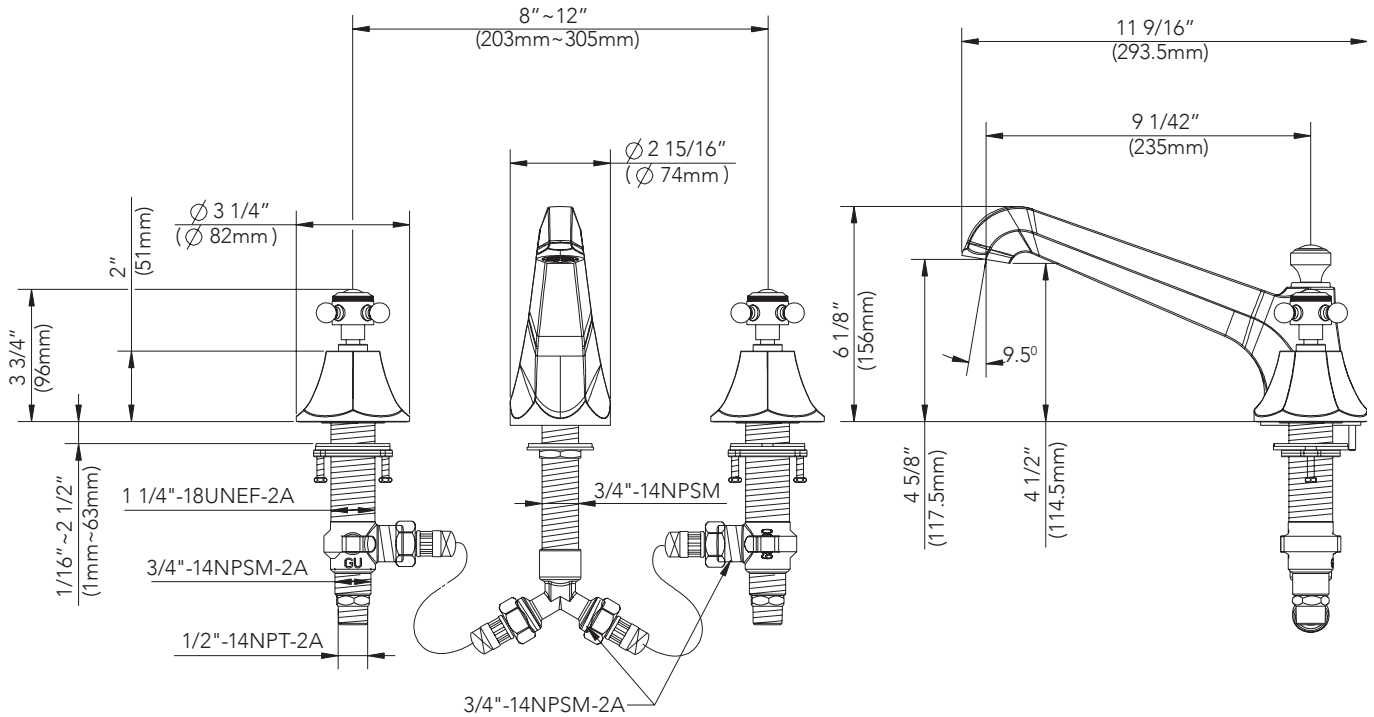

Mirabelle®

BOCA RATON COLLECTION

TWO HANDLE ROMAN TUB FAUCET

Product Codes:

MIRBR3RT2CP (polished chrome)
MIRBR3RT2BN (brushed nickel)
MIRBR3RT2ORB(oil rubbed bronze)
MIRBR3RT2PN(polished nickel)

- Brass construction
- Metal cross handles
- Ceramic cartridges
- 8" to 12" installation spread
- Lifetime limited warranty
- Min 4.0 GPM @ 20 psi

See dimensional drawing on next page.

© 2017 Ferguson Enterprises, Inc. All Rights Reserved 14936 03/17

Mirabelle®

TWO HANDLE ROMAN TUB FAUCET

MIRBR3RT2CP (polished chrome)

MIRBR3RT2BN (brushed nickel)

MIRBR3RT2ORB (oil rubbed bronze)

MIRBR3RT2PN (polished nickel)

Note: All dimensions are based on original specifications and are subject to change and variation.